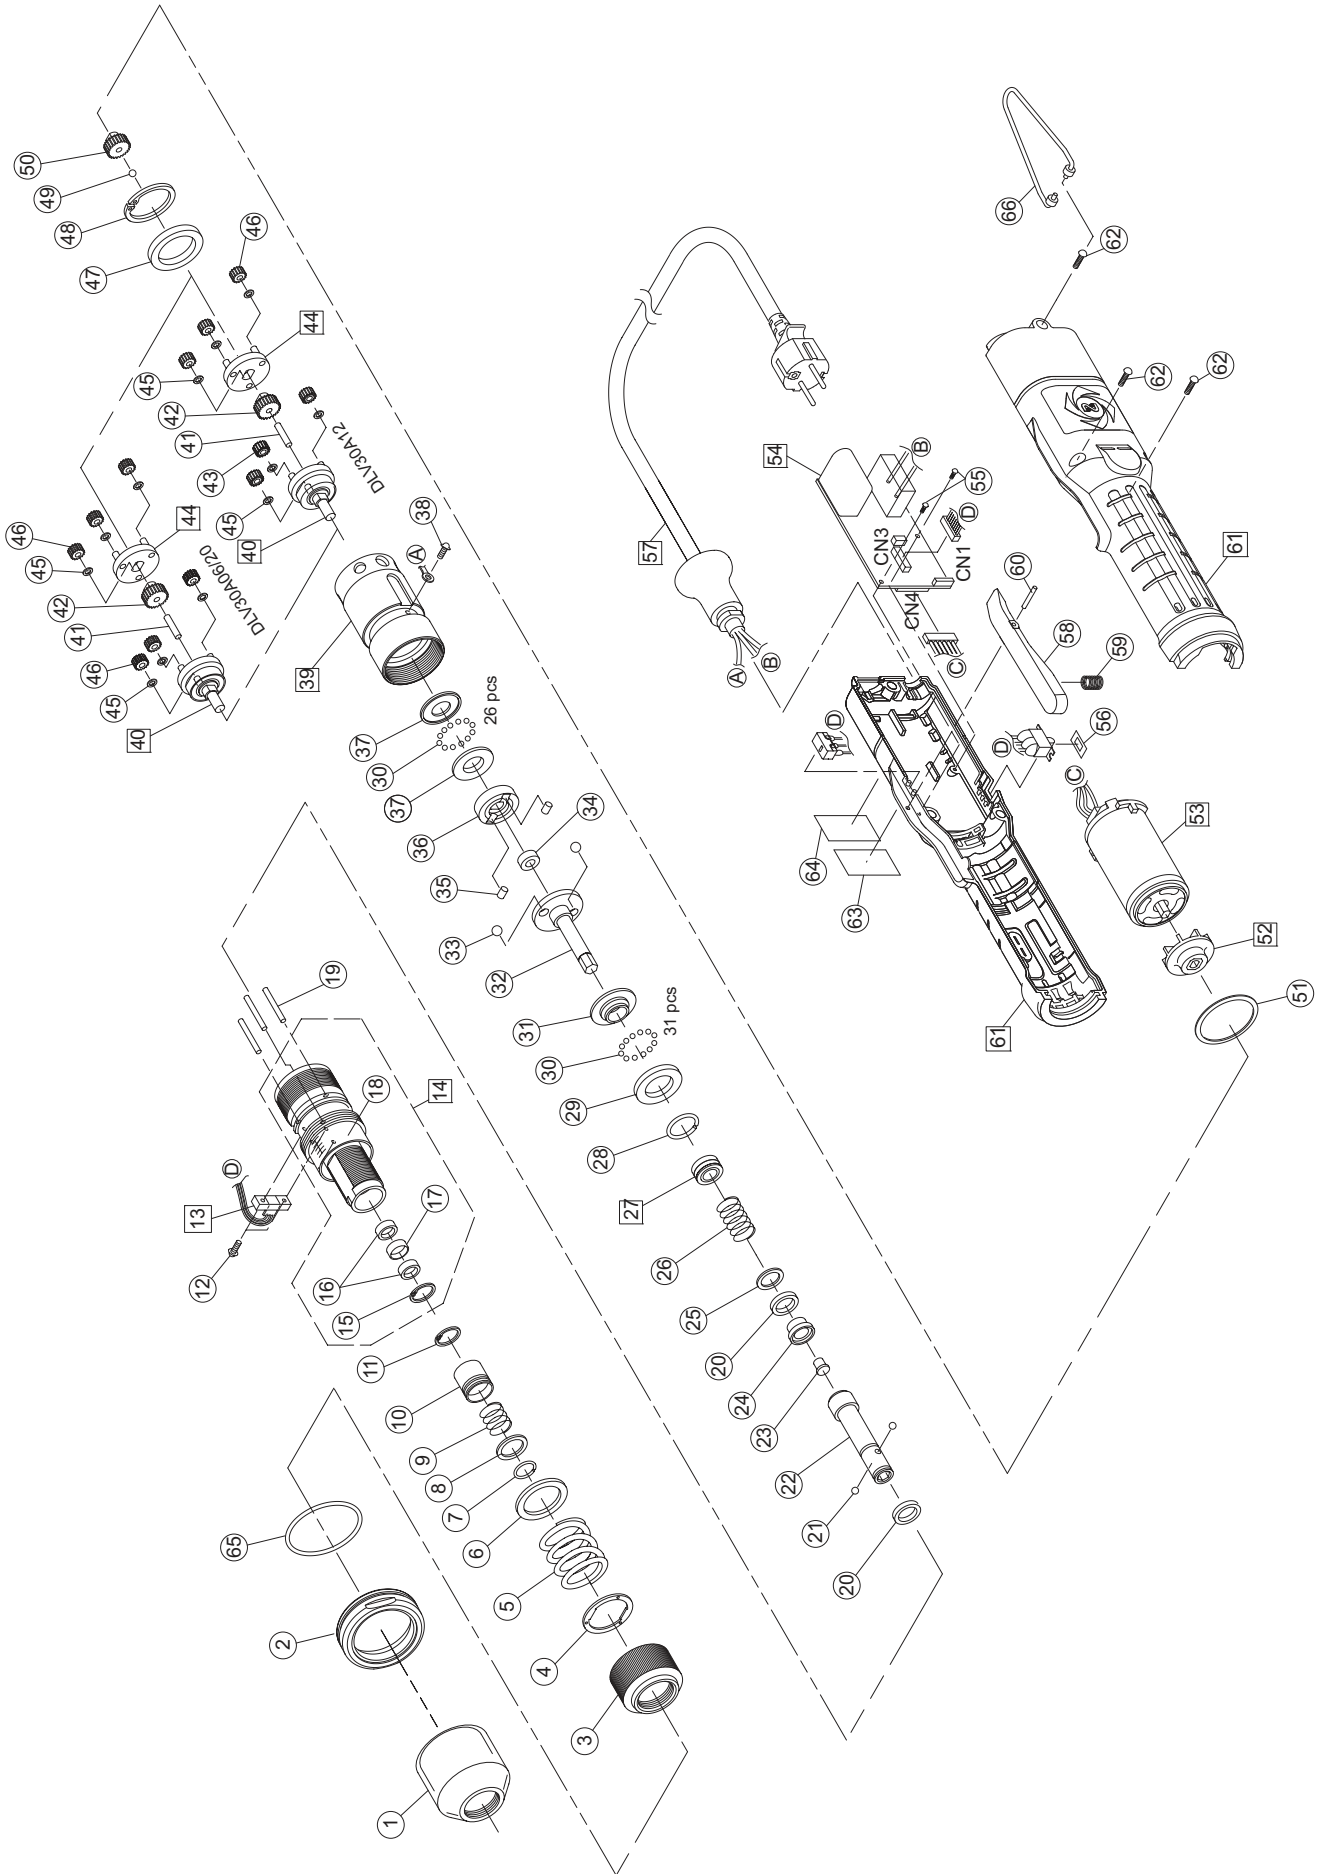

EXPLODED VIEW (DLV30A06L / DLV30A12L / DLV30A20L)

PARTS LIST (DLV30A06L / DLV30A12L / DLV30A20L)

No.	Parts Name	Parts No.	Q'ty
1	Torque Adjustment Ring Cover	TV05143	1
2	Coupling	TV05637	1
3	Torque Adjustment Ring	TV04534	1
4	Spring Plate Assembly	TD04385	1
5	Clutch Spring (High Torque Spring)	TV04593	1
	Clutch Spring (Low Torque Spring: Accessories)	TV05146	1
6	Plate	TV05123	1
7	Stop Ring	TV06619	1
8	Holder Collar	TV05124	1
9	Holder Spring	TV00356	1
10	Holder Clamp	TV05126	1
11	Stop Ring	LP10494	1
12	Screw M2.6×8L	TV04553	2
13	Sensor Assembly	TD08225	1
14	Clutch Case Assembly	TD05195	1
15	Stop Ring	TV05254	1
16	Needle Bearing	TV06101	2
17	Collar	TV06102	1
18	Clutch Case	TV05252	1
19	Roller Pin Dia.2.5X21.8L	TV04543	3
20	Spacer	TV05420	2
21	Steel Ball Dia. 3 (HEX 5 mm Type)	TP15767	2
	Steel Ball Dia. 2.381 (HEX 6.35 mm Type)	CP20000	2
22	Bit Holder (HEX 5 mm Type)	TV05127	1
	Bit Holder (HEX 6.35 mm Type)	TV05165	1
23	Stopper	TV05256	1
24	Magnet Plate F	TV04659	1
25	Spacer	TV04545	1
26	Spring	TV04665	1
27	Brake Magnet Assembly	TD05403	1
28	Stop Ring	TV07367	1
29	Thrust Plate F	TV07363	1
30	Steel Ball Dia. 2	TV00121	57
31	Cam Ring	TV07364	1
32	Cam Guide	TV05145	1
33	Steel Ball Dia. 5	TP15428	2
34	Spacer	TV04751	1
35	Roller Pin Dia. 3.5×5L	TV04538	2
36	Cam	TV04433	1
37	Thrust Plate	TV07366	2
38	Screw M2.6×4L	TV00438	1
39	Gear Case Assembly (DLV30A12)	TD05043	1
	Gear Case Assembly (DLV30A06/ DLV30A20)	TD05075	1
40	Gear Base A Assembly (DLV30A06)	TD04386	1
	Gear Base A Assembly (DLV30A12)	TD05070	1
	Gear Base A Assembly (DLV30A20)	TD05071	1
41	Roller Pin Dia. 3×13.8L	TV04592	1