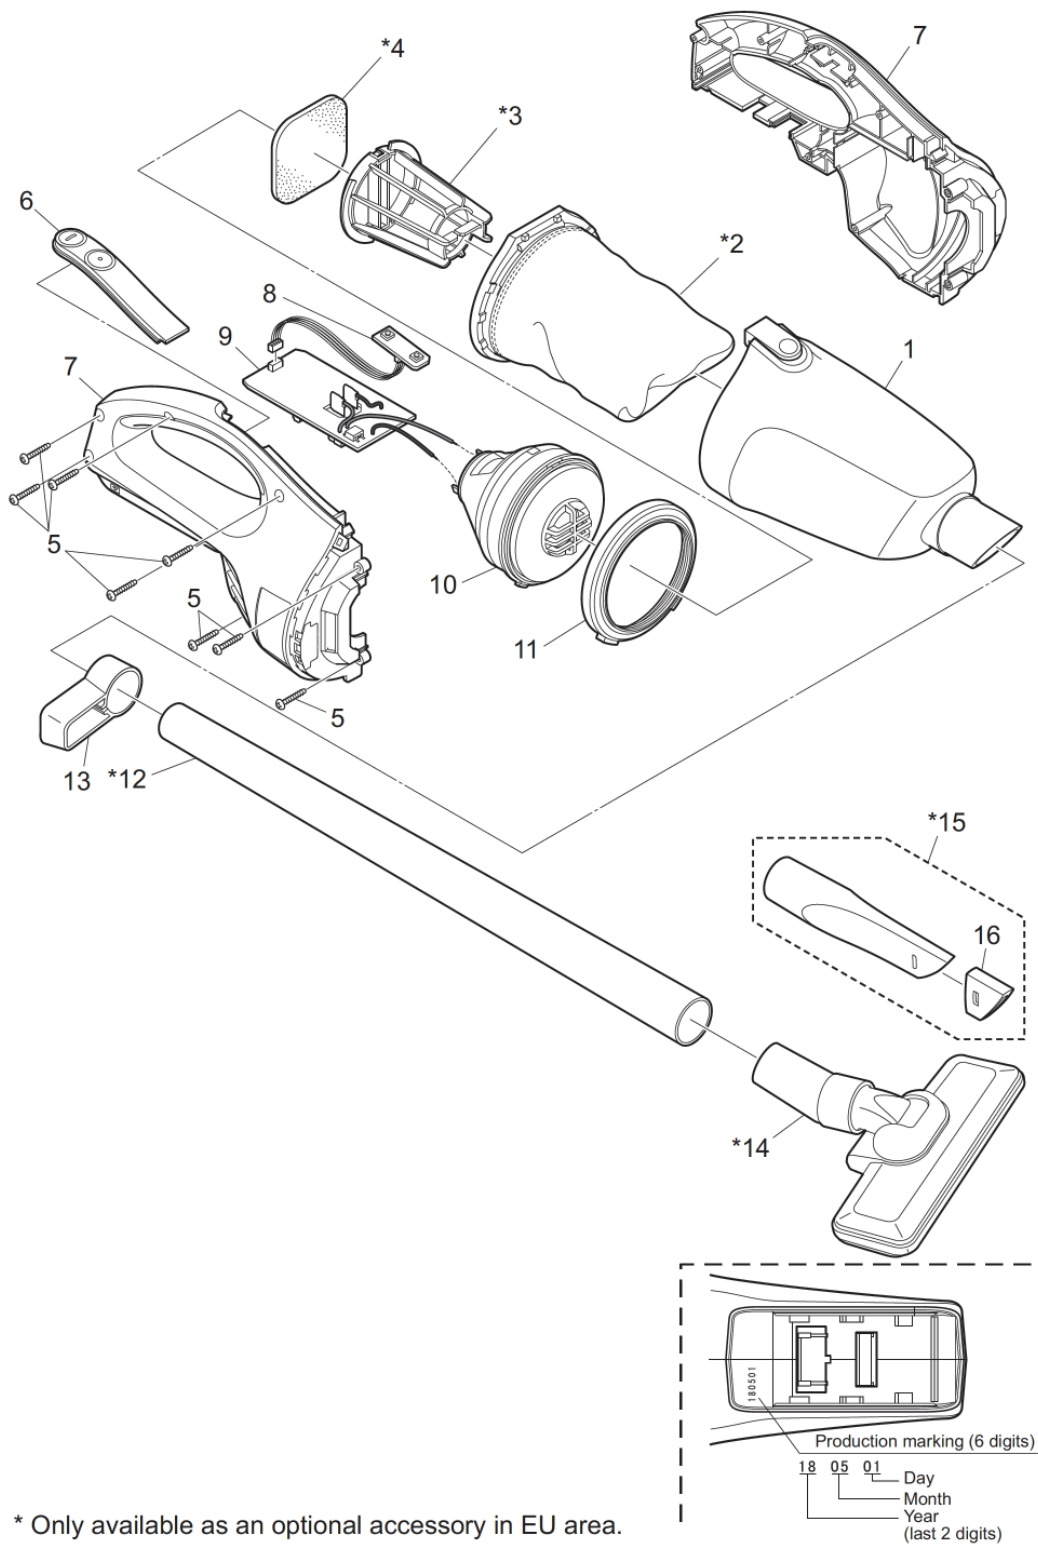

# Exploded View and Replacement Parts List

Model No. : EY37A3 Exploded View

\* Only available as an optional accessory in EU area.

## Model No. : EY37A3 Parts List

Change	Safety	Ref. No.	Part No.	Part Name & Description	Q'ty	Remarks
		1	WEY37A3K3497	DUST CUP ASSEMBLY	1	
		2	WEY37A3L0247	DUST FILTER	1	* Only available as an optional accessory in EU area.
		3	WEY37A3W3037	FILTER GRID	1	* Only available as an optional accessory in EU area.
		4	WEY3780L0138	PROTECTION FILTER	1	* Only available as an optional accessory in EU area.
		5	WEY508B9617	TAPPING SCREW	8	(K3* 20)
		6	WEY37A3K3167	SWITCH COVER ASSEMBLY	1	
		7	WEY37A3K3078	HOUSING AB SET	1	(For Europe)
		7	WEY37A3K3079	HOUSING AB SET	1	(For Oceania)
		8	WEY37A3L2147	MAIN SWITCH BLOCK	1	
		9	WEY37A3L2107	MODULE ASSEMBLY	1	
		10	WEY37A3L1008	MOTOR ASSEMBLY	1	
		11	WEY3780L0317	SUPPORT RUBBER	1	
		12	WEY37A3K7307	EXTENSION PIPE	1	* Only available as an optional accessory in EU area.
		13	WEY37A3K3847	HOLDER FOR CREVICE NOZZLE	1	
		14	WEY3782K7617	FLOOR BRUSH	1	* Only available as an optional accessory in EU area.
		15	WEY37A3K7557	CREVICE NOZZLE	1	* Only available as an optional accessory in EU area.
		16	WEY37A3K3107	CUSHION RUBBER	1	
		-	WEY37A3L8108	OPERATING INSTRUCTIONS	1	