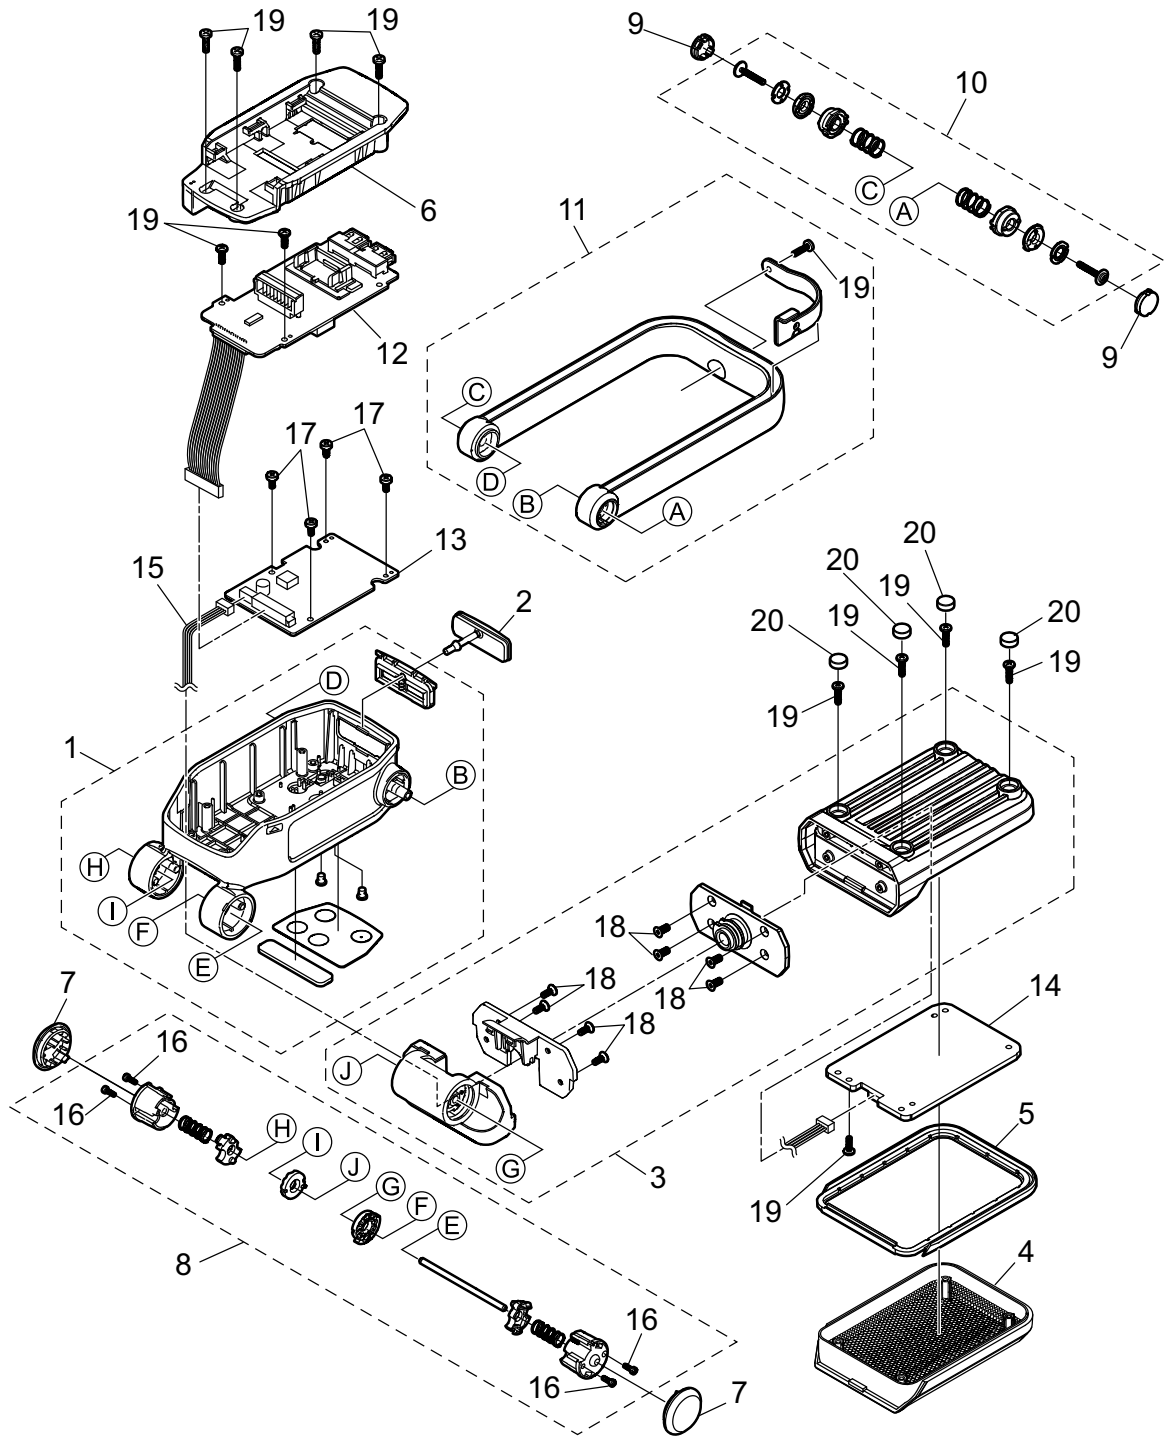

Exploded View and Replacement Parts List

PARTS LOCATION

REPLACEMENT PARTS LIST

Model No.EY37C4

Ref. No.	Part No.	Part Name & Description	Q'ty	Remarks
1	WEY37C4K3088	BASE UNIT	1	
2	WEY37C4L3127	USB RUBBER COVER	1	
3	WEY37C4K1448	CASE ASSEMBLY	1	
4	WEY37C4L3487	LENS	1	
5	WEY37C4L0217	RING RUBBER	1	
6	WEY37C4L3177	COVER BASE	1	
7	WEY37C4K0877	HINGE COVER	2	(φ25)
8	WEY37C4L1337	HINGE ASSEMBLY	1	
9	WEY37C4L0877	HINGE COVER	2	(φ13)
10	WEY37C4L1357	HINGE ASSEMBLY FOR HANDLE	1	
11	WEY37C4L3217	HANDLE UNIT	1	
12	WEY37C4L2107	MAIN MODULE	1	
13	WEY37C4L2207	BT MODULE	1	
14	WEY37C4L2307	LED MODULE	1	
15	WEY37C4L2407	4-PIN CONNECTOR	1	
16	WEY37C4B6017	TAPPING SCREW	4	(2.6*8),(5PCS/PK)
17	WEY37C4B6027	TAPPING SCREW	4	(2.6*6),(5PCS/PK)
18	WEY37C4B6037	SELF TAPPING SCREW	8	(2.6*6),(5PCS/PK)
19	WEY37C4B6047	TAPPING SCREW	12	(2.6*10),(5PCS/PK)
20	WEY37C4B7107	RUBBER FOOT	4	(1sheet/PK)
-	WEY37C4K8108	OPERATING INSTRUCTIONS	1	
-	WEY003W8957	GREASE (PERMALUB)	1	
-	WEYFLA4AK777	HEAT RESISTANT TAPE	1	(30m/ROLL)