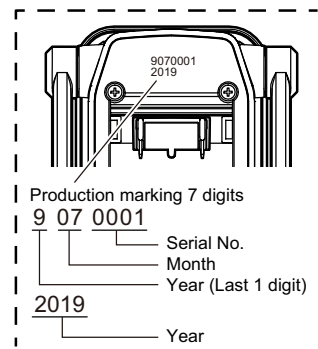

Exploded View and Replacement Parts List

PARTS LOCATION

REPLACEMENT PARTS LIST

Model No.EY37C4

Ref. No.	Part No.	Part Name & Description	Q'ty	Remarks
1	WEY37C4K3088	BASE UNIT	1	
2	WEY37C4L3127	USB RUBBER COVER	1	
3	WEY37C4K1448	CASE ASSEMBLY	1	
4	WEY37C4L3487	LENS	1	
5	WEY37C4L0217	RING RUBBER	1	
6	WEY37C4L3177	COVER BASE	1	
7	WEY37C4K0877	HINGE COVER	2	(φ25)
8	WEY37C4L1337	HINGE ASSEMBLY	1	
9	WEY37C4L0877	HINGE COVER	2	(φ13)
10	WEY37C4L1357	HINGE ASSEMBLY FOR HANDLE	1	
11	WEY37C4L3217	HANDLE UNIT	1	
12	WEY37C4L2107	MAIN MODULE	1	
13	WEY37C4L2207	BT MODULE	1	
14	WEY37C4L2307	LED MODULE	1	
15	WEY37C4L2407	4-PIN CONNECTOR	1	
16	WEY37C4B6017	TAPPING SCREW	4	(2.6*8),(5PCS/PK)
17	WEY37C4B6027	TAPPING SCREW	4	(2.6*6),(5PCS/PK)
18	WEY37C4B6037	SELF TAPPING SCREW	8	(2.6*6),(5PCS/PK)
19	WEY37C4B6047	TAPPING SCREW	12	(2.6*10),(5PCS/PK)
20	WEY37C4B7107	RUBBER FOOT	4	(1sheet/PK)
-	WEY37C4K8108	OPERATING INSTRUCTIONS	1	
-	WEY003W8957	GREASE (PERMALUB)	1	
-	WEYFLA4AK777	HEAT RESISTANT TAPE	1	(30m/ROLL)