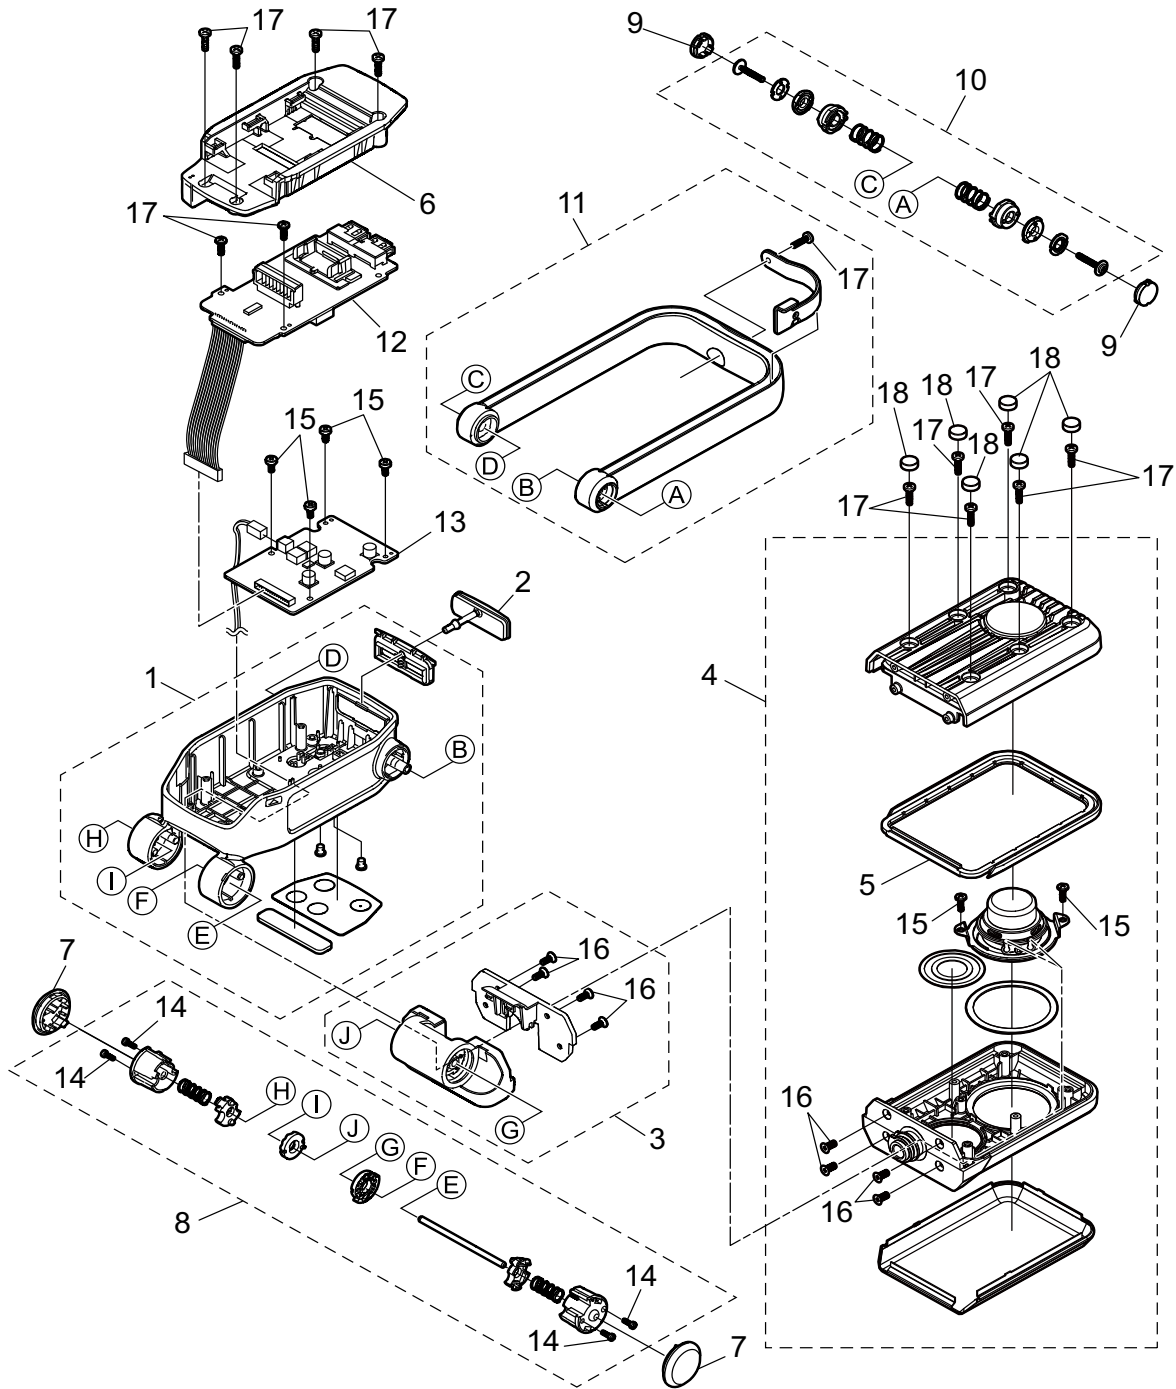

Exploded View and Replacement Parts List

PARTS LOCATION

REPLACEMENT PARTS LIST

Model No.EY37C5

Ref. No.	Part No.	Part Name & Description	Q'ty	Remarks
1	WEY37C5K3088	BASE UNIT	1	
2	WEY37C4L3127	USB RUBBER COVER	1	
3	WEY37C5K1447	JOINT ASSEMBLY	1	
4	WEY37C5K3098	SPEAKER UNIT	1	
5	WEY37C4L0217	RING RUBBER	1	
6	WEY37C4L3177	COVER BASE	1	
7	WEY37C4K0877	HINGE COVER	2	(φ25)
8	WEY37C4L1337	HINGE ASSEMBLY	1	
9	WEY37C4L0877	HINGE COVER	2	(φ13)
10	WEY37C4L1357	HINGE ASSEMBLY FOR HANDLE	1	
11	WEY37C4L3217	HANDLE UNIT	1	
12	WEY37C5L2107	MAIN MODULE	1	
13	WEY37C5L2207	BT MODULE	1	
14	WEY37C4B6017	TAPPING SCREW	4	(2.6*8), (5PCS/PK)
15	WEY37C4B6027	TAPPING SCREW	4	(2.6*6), (5PCS/PK)
16	WEY37C4B6037	SELF TAPPING SCREW	8	(2.6*6), (5PCS/PK)
17	WEY37C4B6047	TAPPING SCREW	12	(2.6*10), (5PCS/PK)
18	WEY37C4B7107	RUBBER FOOT	4	(1sheet/PK)
-	WEY37C5K8108	OPERATING INSTRUCTIONS	1	
-	WEY003W8957	GREASE (PERMALUB)	1	
-	WEYFLA4AK777	HEAT RESISTANT TAPE	1	(30m/ROLL)
-	WEY7880L7877	CEMEDINE	1	