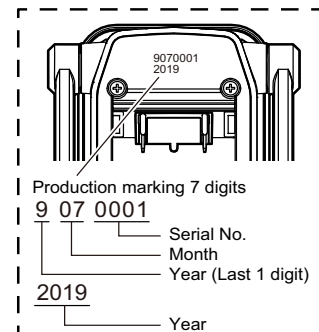

Exploded View and Replacement Parts List

PARTS LOCATION

REPLACEMENT PARTS LIST

Model No.EY37C5

Ref. No.	Part No.	Part Name & Description	Q'ty	Remarks
1	WEY37C5K3088	BASE UNIT	1	
2	WEY37C4L3127	USB RUBBER COVER	1	
3	WEY37C5K1447	JOINT ASSEMBLY	1	
4	WEY37C5K3098	SPEAKER UNIT	1	
5	WEY37C4L0217	RING RUBBER	1	
6	WEY37C4L3177	COVER BASE	1	
7	WEY37C4K0877	HINGE COVER	2	(φ25)
8	WEY37C4L1337	HINGE ASSEMBLY	1	
9	WEY37C4L0877	HINGE COVER	2	(φ13)
10	WEY37C4L1357	HINGE ASSEMBLY FOR HANDLE	1	
11	WEY37C4L3217	HANDLE UNIT	1	
12	WEY37C5L2107	MAIN MODULE	1	
13	WEY37C5L2207	BT MODULE	1	
14	WEY37C4B6017	TAPPING SCREW	4	(2.6*8), (5PCS/PK)
15	WEY37C4B6027	TAPPING SCREW	4	(2.6*6), (5PCS/PK)
16	WEY37C4B6037	SELF TAPPING SCREW	8	(2.6*6), (5PCS/PK)
17	WEY37C4B6047	TAPPING SCREW	12	(2.6*10), (5PCS/PK)
18	WEY37C4B7107	RUBBER FOOT	4	(1sheet/PK)
-	WEY37C5K8108	OPERATING INSTRUCTIONS	1	
-	WEY003W8957	GREASE (PERMALUB)	1	
-	WEYFLA4AK777	HEAT RESISTANT TAPE	1	(30m/ROLL)
-	WEY7880L7877	CEMEDINE	1	