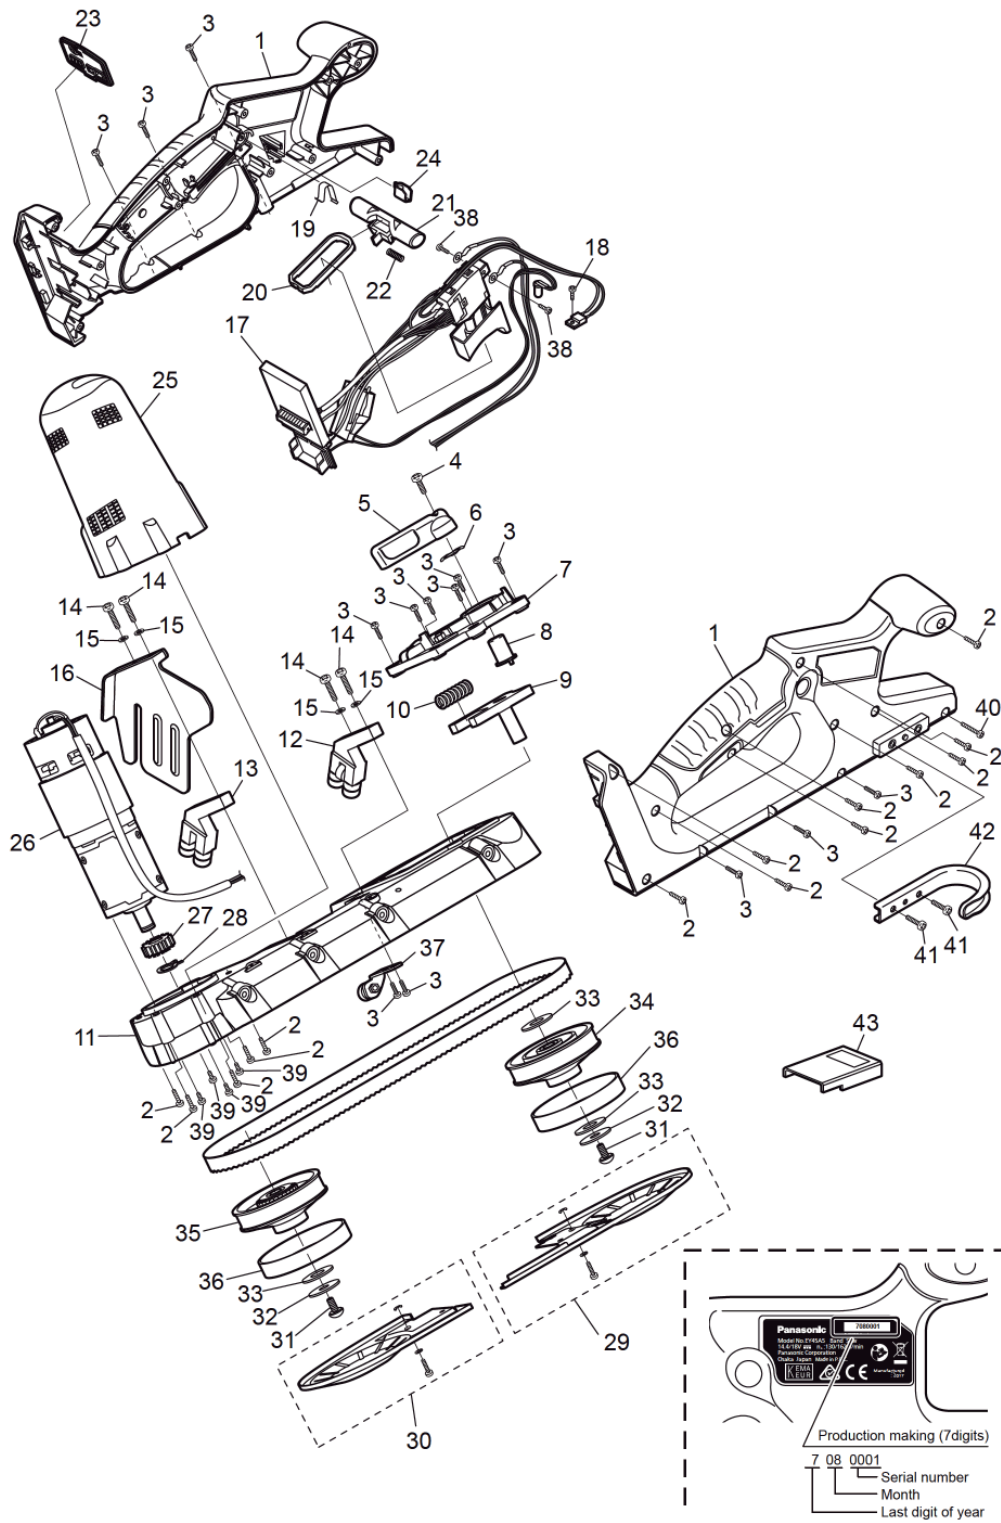

Exploded View and Replacement Parts List

Model No. : EY45A5 Exploded View

Model No. : EY45A5 Parts List

Change	Safety	Ref. No.	Part No.	Part Name & Description	Q'ty	Remarks
		1	WEY45A5K3078	HOUSING AB ASSEMBLY	1	(FOR EUROPE/OCEANIA)
		2	WEY45A5K9127	TIGHT SCREW	14	(M4*16), (14PCS/PK)
		3	WEY45A5K6237	PAN HEAD SCREW	14	(M4*12), (14PCS/PK)
		4	WEY45A5K6087	PAN HEAD SCREW	1	(M5*12)
		5	WEY45A5H1567	LEVER	1	
		6	WEY45A5K6147	WAVE WASHER	1	
		7	WEY45A5K4727	COVER PLATE ASSEMBLY	1	
		8	WEY45A5K1377	SHAFT ASSEMBLY	1	
		9	WEY45A5S4347	SLIDE BLOCK ASSEMBLY	1	
		10	WEY45A5S0167	SPRING	1	
		11	WEY45A5S4998	MOUNTING BASE BLOCK	1	
		12	WEY45A5K0807	GUIDE A ASSEMBLY	1	
		13	WEY45A5K0817	GUIDE B ASSEMBLY	1	
		14	WEY45A5K6427	PAN HEAD SCREW	4	(M5*25), (4PCS/PK)
		15	WEY45A5K6447	SPRING WASHER	4	(4PCS/PK)
		16	WEY45A5K0887	FENCE	1	
		17	WEY45A5L2107	SWITCH AND MAIN MODULE	1	
		18	WEY45A5L6367	PAN HEAD SCREW	1	(M3*8), (5PCS/PK)
		19	WEY45A5L0187	SPRING PLATE	1	
		20	WEY45A5W0987	OFF LOCK RING	1	
		21	WEY45A5H3597	OFF LOCK LEVER	1	
		22	WEY45A5L0197	SPRING	1	
		23	WEY45A5K3958	CONTROL PANEL ASSEMBLY	1	
		24	WEY45A5X3097	LED COVER	1	
		25	WEY45A5K3747	MOTOR HOUSING	1	
		26	WEY45A5L1008	MOTOR AND GEAR CASE ASSY	1	
		27	WEY45A5L1417	TRANSMITTING GEAR	1	
		28	WEY45A5L6777	STOP RING	1	
		29	WEY45A5K3107	UPPER GUARD ASSEMBLY	1	
		30	WEY45A5K3117	LOWER GUARD ASSEMBLY	1	
		31	WEY45A5K6577	HEXAGON SOCKET SCREW	2	(M8*14), (2PCS/PK)
		32	WEY45A5L6667	PLAIN WASHER	2	(2PCS/PK)
		33	WEY45A5L6707	WASHER	3	(3PCS/PK)
		34	WEY45A5K1307	IDLER PULLEY	1	
		35	WEY45A5K1317	DRIVING PULLEY	1	
		36	WEY45A5K1097	RUBBER BELT	2	(2PCS/PK)
		37	WEY45A5K1897	GUIDE C ASSEMBLY	1	
		38	WEY45A5K6127	PAN HEAD SCREW	2	(M3*6), (2PCS/PK)
		39	WEY45A5L6047	PAN HEAD SCREW	4	(M4*8), (4PCS/PK)
		40	WEY45A5K9077	TIGHT SCREW	1	(M4*25), (5PCS/PK)
		41	WEY45A5L6307	BIND SCREW	2	(M5*16), (2PCS/PK)
		42	WEY45A5K3767	HOOK	1	
		43	WEY9L40R2788	BATTERY PACK COVER	1	
		-	WEY9664K7018	TOOL CASE	1	
		-	WEY45A5K8108	OPERATING INSTRUCTIONS	1	
		-	WEY6705X5527	SUNLIGHT GREASE	1	