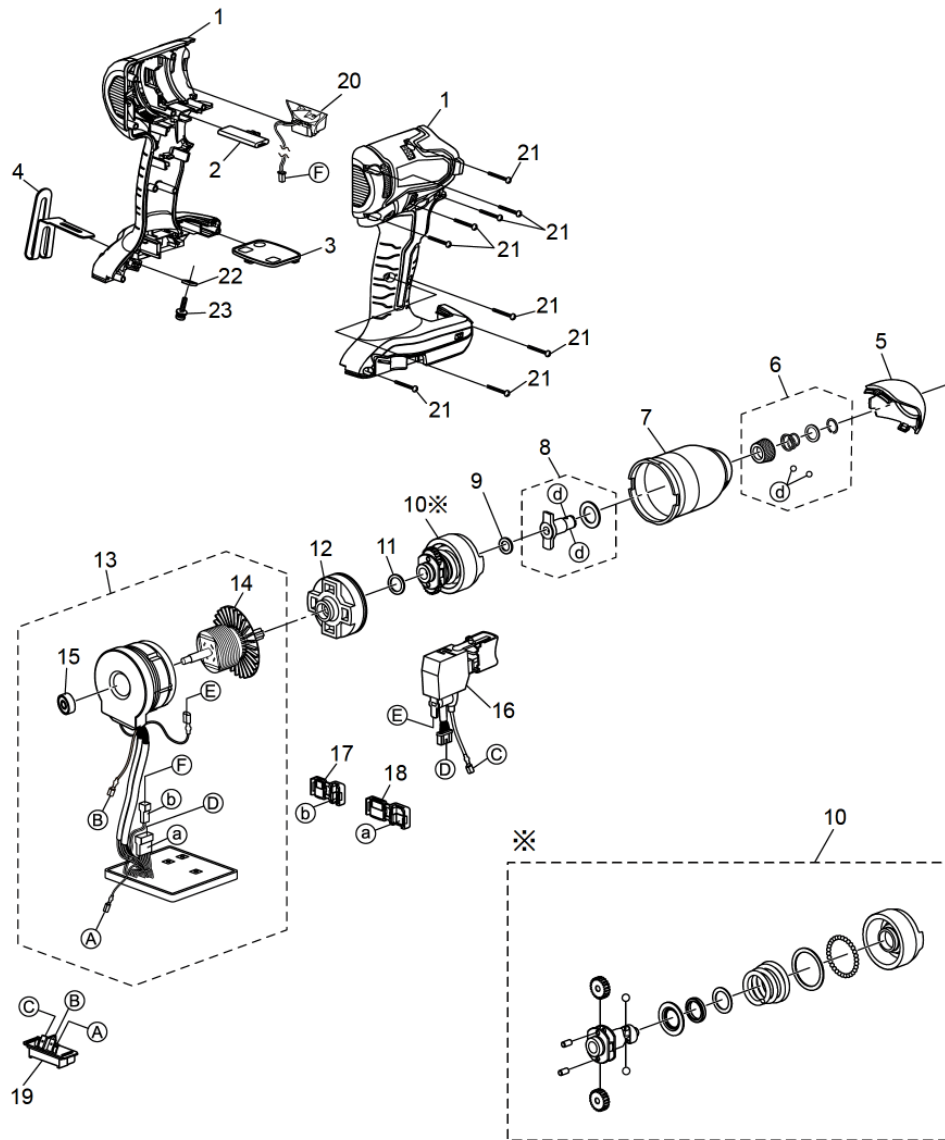

Exploded View and Replacement Parts List

Model No. : EY76A1 Exploded View

Model No. : EY76A1 Parts List

Change	Safety	Ref. No.	Part No.	Part Name & Description	Q'ty	Remarks
		1	WEY76A1K3102	HOUSING AB SET	1	
		2	WEY75A7H3247	F/R SELECTOR HANDLE	1	
		3	WEY76A1L3202	OPERATION PLATE	1	
		4	WEY7543K3187	PLATE HOOK	1	
		5	WEY76A1L1111	PROTECTOR	1	
		6	WEY76A1L1201	BIT HOLDER ASSEMBLY	1	
		7	WEY76A1L1101	FIXATION COVER ASSEMBLY	1	
		8	WEY76A1L1302	ANVIL BLOCK	1	
		9	WEY75A7K0847	THRUST PLATE	1	
		10	WEY75A7S1157	DRIVING SHAFT ASSEMBLY	1	
		11	WEY75A7K0857	THRUST PLATE	1	
		12	WEY75A7L0027	MOTOR MOUNTING PLATE ASSEMBLY	1	
		13	WEY76A1L2102	MOTOR ASSEMBLY	1	
		14	WEY76A1L2112	ROTOR ASSEMBLY	1	
		15	WEY76A1L2121	BEARING	1	
		16	WEY75A8L2007	SWITCH ASSEMBLY	1	
		17	WEY75A8W3117	CONNECTOR COVER 2P	1	
		18	WEY75A8W3127	CONNECTOR COVER 6P	1	
		19	WEY75A7K2157	BATTERY TERMINAL ASSEMBLY	1	
		20	WEY76A1L2201	LED ASSEMBLY	1	
		21	WEY6230K9216	TORX TAPPING SCREW	9	(K3-20)
		22	WEY7441L6487	NUT	1	(M4)
		23	WEY7441K6217	SCREW	1	(4-14)
		-	WEY76A1K8108	OPERATING INSTRUCTIONS	1	
		-	WEY002X8977	GREASE (DOUBREX)	1	
		-	WEY004X8967	GREASE (CALFOREX)	1	
		-	WEY7543X5517	GREASE (SUMITEC)	1	
		-	WEY7880L7877	CEMEDINE	1	