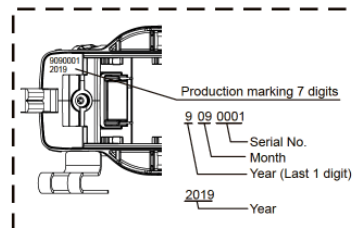

Exploded View and Replacement Parts List

Model No. : EY76A1 Exploded View

Model No. : EY76A1 Parts List

Change	Safety	Ref. No.	Part No.	Part Name & Description	Q'ty	Remarks
		1	WEY76A1K3102	HOUSING AB SET	1	
		2	WEY75A7H3247	F/R SELECTOR HANDLE	1	
		3	WEY76A1L3202	OPERATION PLATE	1	
		4	WEY7543K3187	PLATE HOOK	1	
		5	WEY76A1L1111	PROTECTOR	1	
		6	WEY76A1L1201	BIT HOLDER ASSEMBLY	1	
		7	WEY76A1L1101	FIXATION COVER ASSEMBLY	1	
		8	WEY76A1L1302	ANVIL BLOCK	1	
		9	WEY75A7K0847	THRUST PLATE	1	
		10	WEY75A7S1157	DRIVING SHAFT ASSEMBLY	1	
		11	WEY75A7K0857	THRUST PLATE	1	
		12	WEY75A7L0027	MOTOR MOUNTING PLATE ASSEMBLY	1	
		13	WEY76A1L2102	MOTOR ASSEMBLY	1	
		14	WEY76A1L2112	ROTOR ASSEMBLY	1	
		15	WEY76A1L2121	BEARING	1	
		16	WEY75A8L2007	SWITCH ASSEMBLY	1	
		17	WEY75A8W3117	CONNECTOR COVER 2P	1	
		18	WEY75A8W3127	CONNECTOR COVER 6P	1	
		19	WEY75A7K2157	BATTERY TERMINAL ASSEMBLY	1	
		20	WEY76A1L2201	LED ASSEMBLY	1	
		21	WEY6230K9216	TORX TAPPING SCREW	9	(K3-20)
		22	WEY7441L6487	NUT	1	(M4)
		23	WEY7441K6217	SCREW	1	(4-14)
		-	WEY76A1K8108	OPERATING INSTRUCTIONS	1	
		-	WEY002X8977	GREASE (DOUBREX)	1	
		-	WEY004X8967	GREASE (CALFOREX)	1	
		-	WEY7543X5517	GREASE (SUMITEC)	1	
		-	WEY7880L7877	CEMEDINE	1	