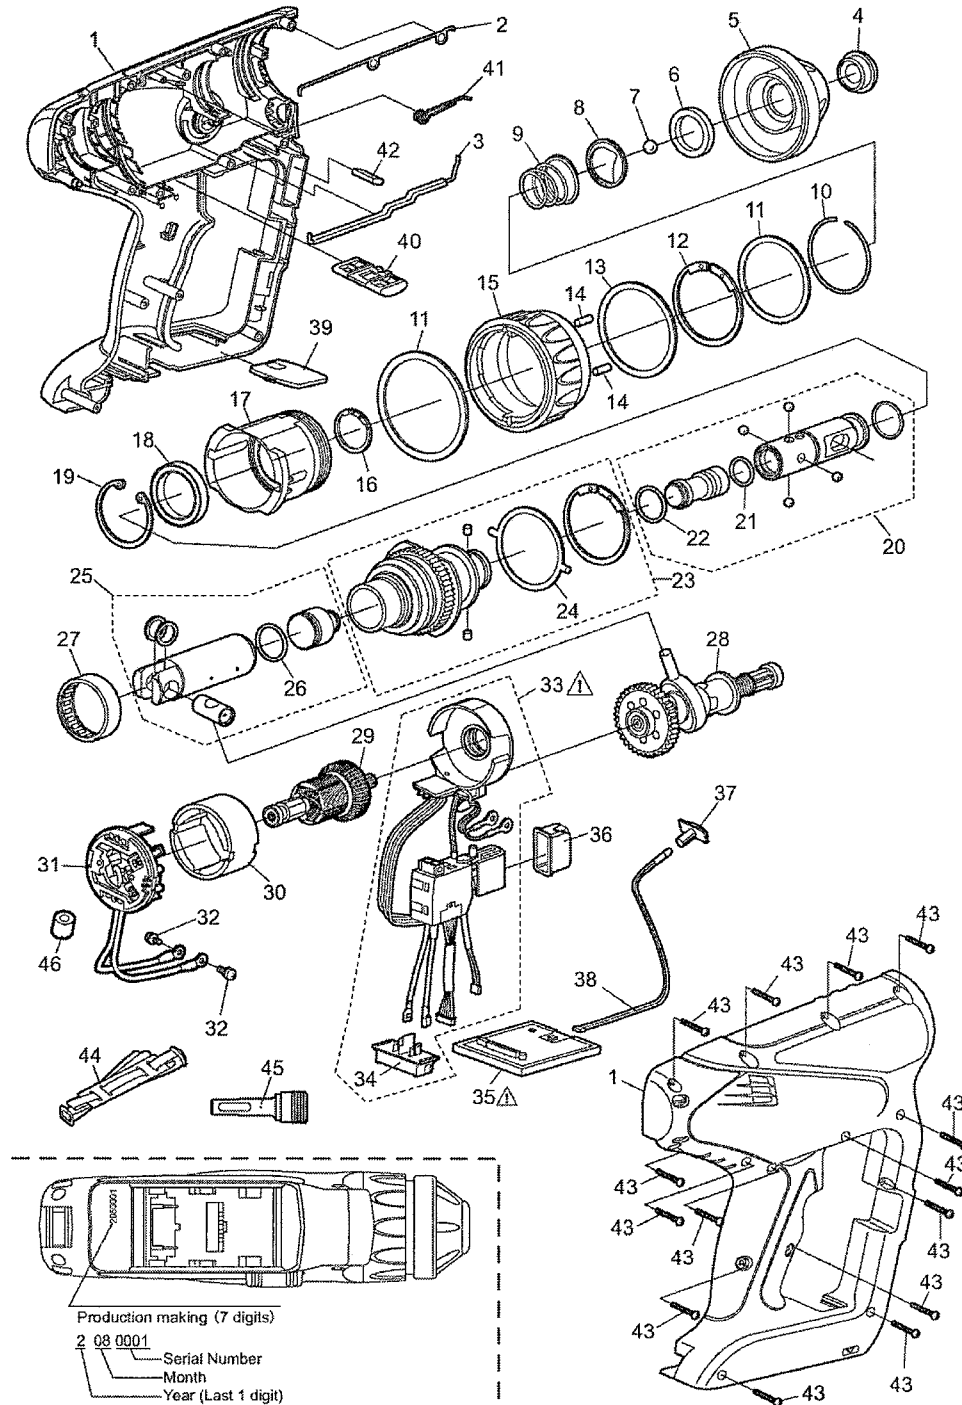

8 Exploded View and Replacement Parts List

Model No. : EY78A1 Exploded View

* Battery Pack is available as an optional accessory. See the nearest sales dealer for details.

* For replacement parts of charger, see the charger service manual.

Charger complete set is available as an optional accessory. See the nearest sales dealer for details.