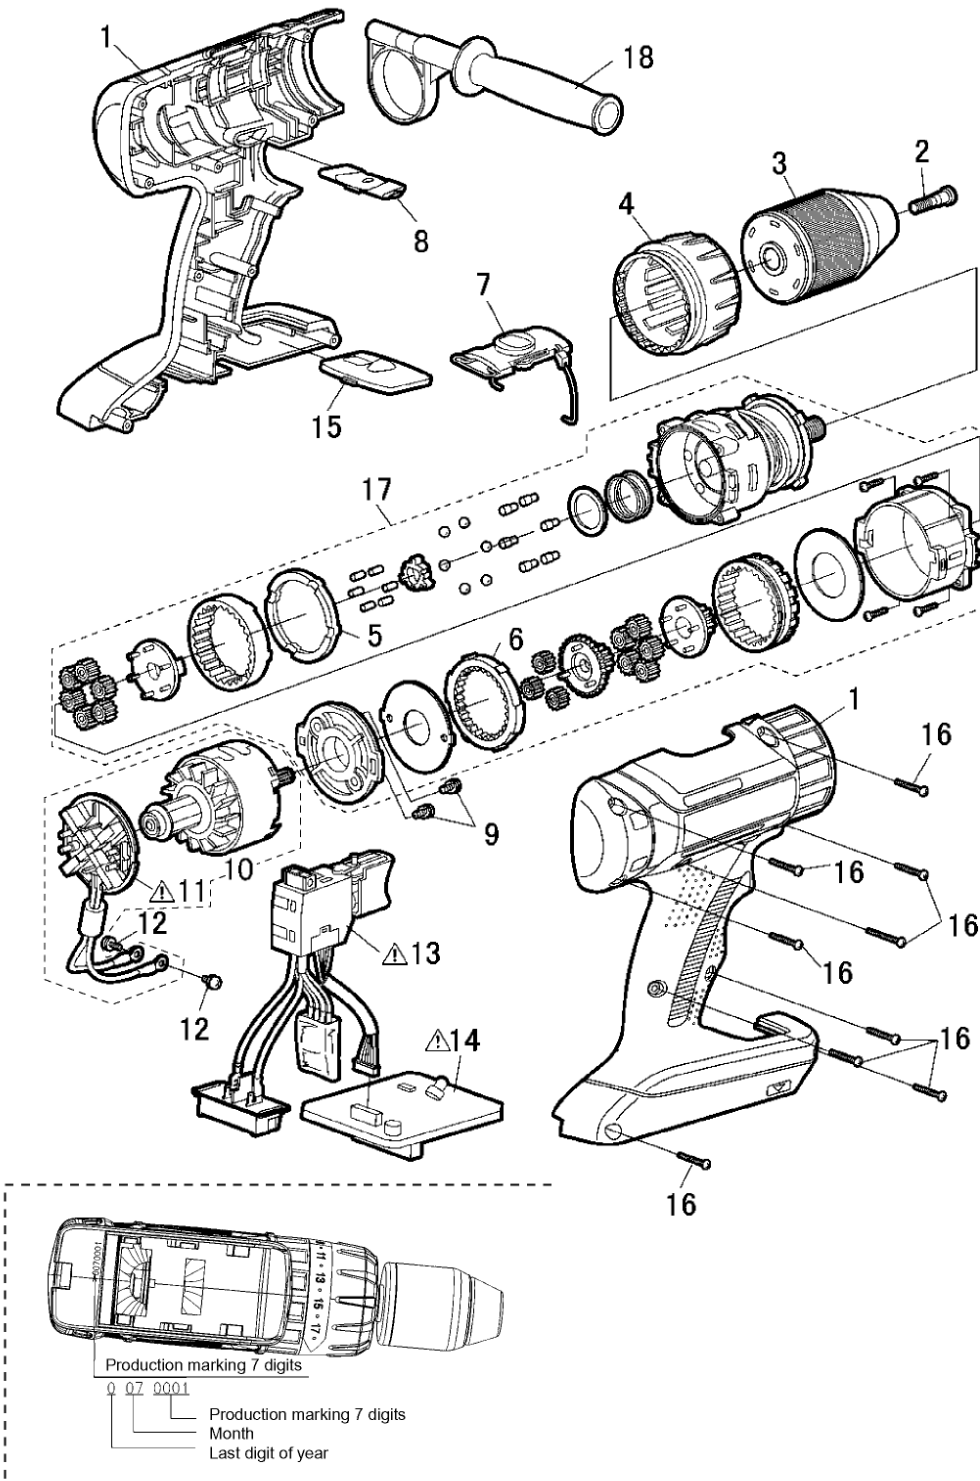

Model No. : EY7950 Exploded View for EY7950

** Battery Pack is available as an optional accessory. See the nearest sales dealer for details.
 *** For replacement parts of charger, see the charger service manual.
 Charger complete set is available as an optional accessory. See the nearest sales dealer for details.

Model No. : EY7950 Parts List

Safety	Ref. No.	Part No.	Part Name & Description	Q'ty	Remarks
EY7950					
	1	WEY7950K3079	HOUSING AB SET	1	(for Europe)
	1	WEY7950K3070	HOUSING AB SET	1	(for Oceania)
	2	WEY7950L6808	CHUCK FASTENING SCREW	1	
	3	WEY7950K7918	KEYLESS CHUCK	1	
	4	WEY7950K3227	CLUTCH HANDLE	1	
	5	WEY7442L1427	RING GEAR	1	
	6	WEY7442L1117	RING GEAR A	1	
	7	WEY7460H3238	H/L CHANGE HANDLE	1	
	8	WEY7460H3248	F/R SELECTOR HANDLE	1	
	9	WEY7441L6028	SEMS SCREW	2	(K3-6)
	10	WEY7450L1008	DC MOTOR ASSEMBLY	1	
	11	WEY7442L2577	MOTOR BRUSH ASSEMBLY	1	
	12	WEYT184L6076	SEMS SCREW	2	(K4-6)
	13	WEY7442L2007	SWITCH ASSEMBLY	1	
	14	WEY7450L2117	CONTROL PCB	1	
	15	WEY7460K3958	OPERATION PANEL	1	
	16	WEY6405K9218	TORX TAPPING SCREW	9	(K3-20)
	17	WEY7950L4057	GEAR BOX BLOCK	1	
	18	WEY7460K4628	SUPPORT HANDLE	1	
	-	WEY9L40R2788	BATTERY PACK COVER	1	
	-	WEY9644K7019	TOOL CASE	1	
	-	WEY7450K8109	OPERATING INSTRUCTIONS	1	
	-	WEY001T8907	GREASE (ALVANIA)	1	
	-	WEY003W8957	GREASE (PERMALUB)	1	