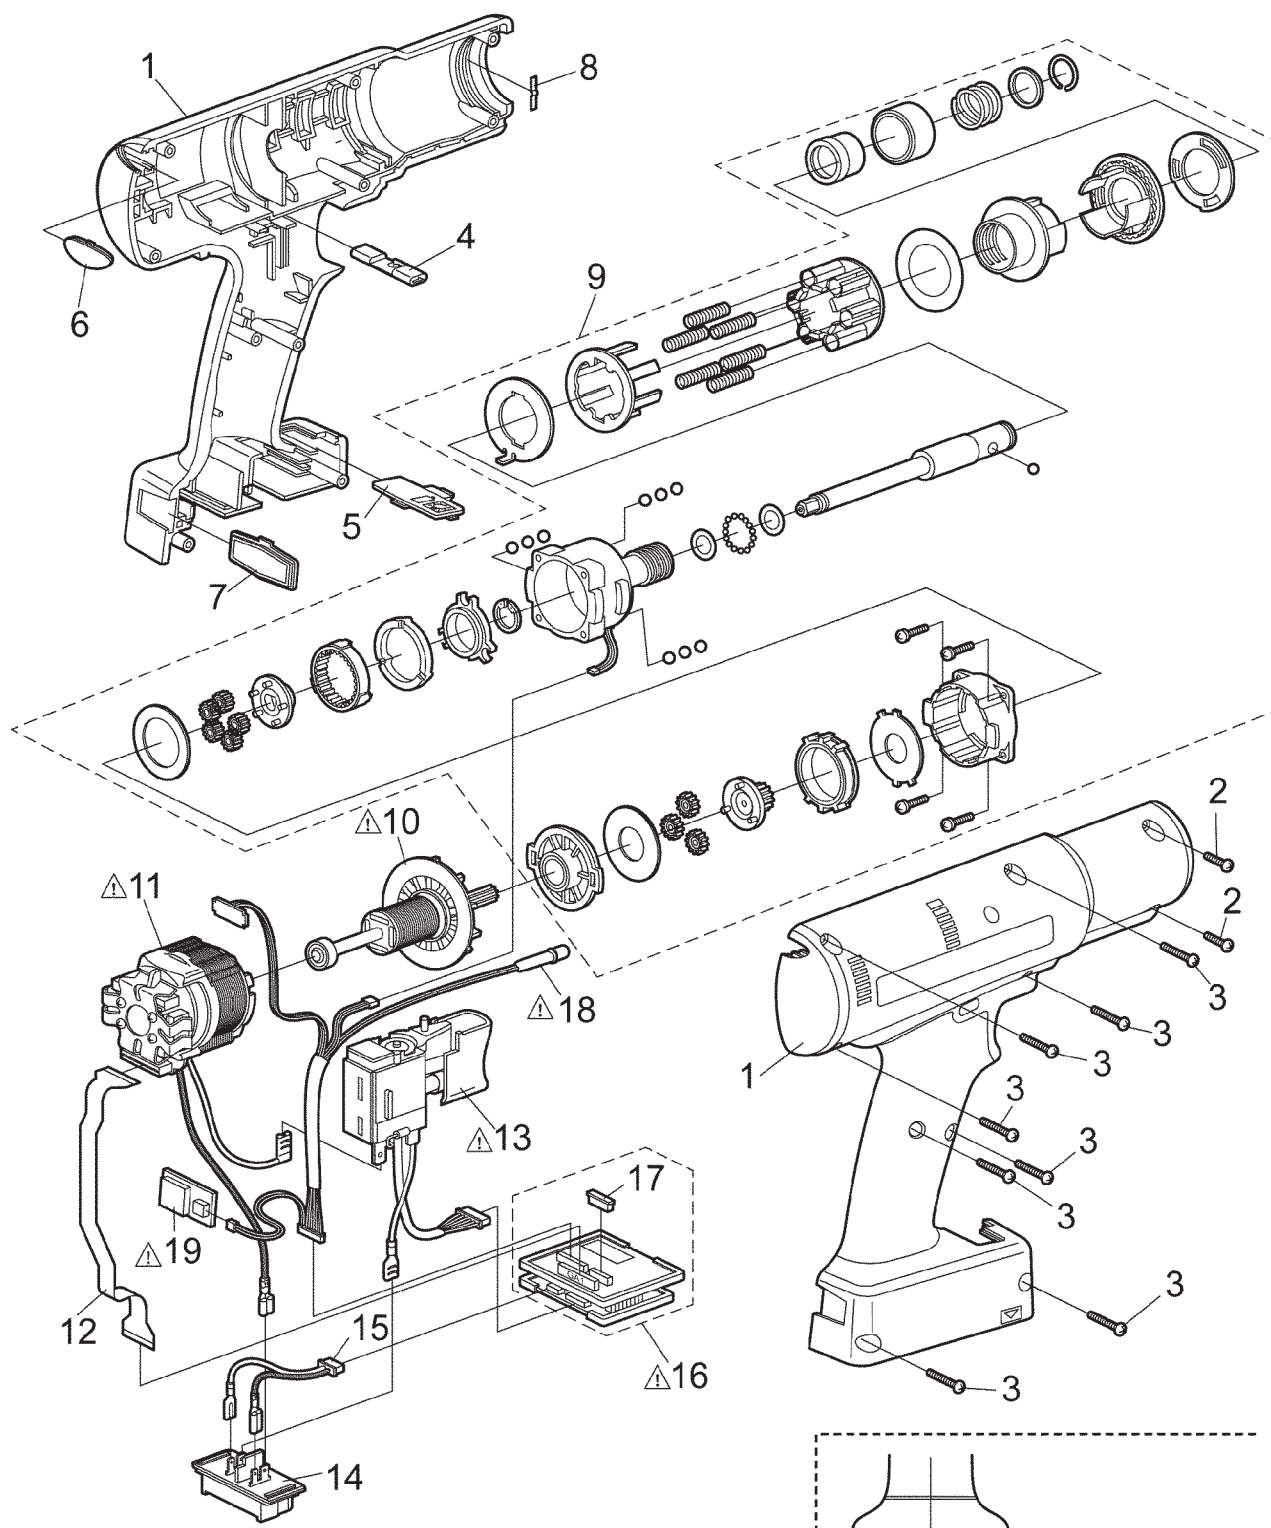

8 Exploded View and Replacement Parts List

8.1. Exploded View for EYFGA1A

* Battery Pack is available as an optional accessory. See the nearest sales dealer for details.

* For replacement parts of charger, see the charger service manual. Charger complete set is available as an optional accessory. See the nearest sales dealer for details.

8.2. Replacement Parts List for EYFGA1A

Safety	Ref. No.	Part No.	Part Name & Description	Quantity	Remarks
	1	WEYFGA1AK379	HOUSING AB SET	1	
	2	WEY7520L6077	TAPPING SCREW	2	
	3	WEZT611L9037	TAPPING SCREW	8	(K3*20) , (8PCS/PK)
	4	WEYFLA1AK327	F/R SELECTOR HANDLE	1	
	5	WEYFGA1NK337	OPERATION PLATE ASSEMBLY	1	
	6	WEYFGA1NW347	TIGHTENING CONFIRMATION LAMP COVER	1	
	7	WEYFLA1AL337	DISCERNMENT PLATE	1	(Blue)
	8	WEY6225L0176	CLICK SPRING	1	
	9	WEYFGA1AL407	GEAR BOX ASSEMBLY	1	
	10	WEYFGA1NL188	ROTOR ASSEMBLY	1	
	11	WEYFGA1NL138	STATOR	1	
	12	WEYFGA1NL207	RIBBON CABLE	1	
	13	WEYFGA1NK207	SWITCH	1	
	14	WEY7540L2157	BATTERY TERMINAL BLOCK	1	
	15	WEYFLA1AL297	HARNESS	1	
	16	WEYFGA1NL218	MODULE ASSEMBLY	1	
	17	WEYFGA1NW287	CONNECTOR	1	
	18	WEYFGA1NL288	SENSOR LED CIRCUIT ASSEMBLY	1	
	19	WEYFGA1NL267	BUZZER BOARD	1	
	-	WEYFMA3NK819	OPERATING INSTRUCTIONS	1	
	-	WEWGW2	FLOIL GREASE	1	
	-	WEYFGA1NX877	GREASE	1	
	-	WEY6470X5517	GREASE	1	
	-	WEY004X8967	CALFOREX	1	
	-	WEY6705X5527	SUNLIGHT GREASE	1	