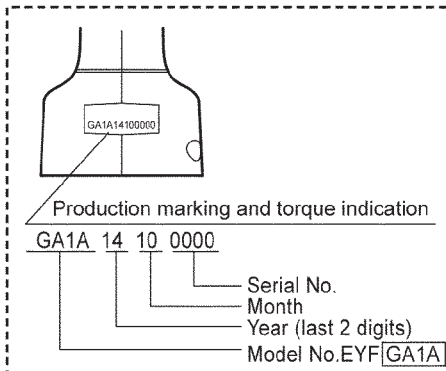

8 Exploded View and Replacement Parts List

8.1. Exploded View for EYFGA1A

* Battery Pack is available as an optional accessory. See the nearest sales dealer for details.

* For replacement parts of charger, see the charger service manual. Charger complete set is available as an optional accessory. See the nearest sales dealer for details.

8.2. Replacement Parts List for EYFGA1A

Safety	Ref. No.	Part No.	Part Name & Description	Quantity	Remarks
	1	WEYFGA1AK379	HOUSING AB SET	1	
	2	WEY7520L6077	TAPPING SCREW	2	
	3	WEZT611L9037	TAPPING SCREW	8	(K3*20) , (8PCS/PK)
	4	WEYFLA1AK327	F/R SELECTOR HANDLE	1	
	5	WEYFGA1NK337	OPERATION PLATE ASSEMBLY	1	
	6	WEYFGA1NW347	TIGHTENING CONFIRMATION LAMP COVER	1	
	7	WEYFLA1AL337	DISCERNMENT PLATE	1	(Blue)
	8	WEY6225L0176	CLICK SPRING	1	
	9	WEYFGA1AL407	GEAR BOX ASSEMBLY	1	
	10	WEYFGA1NL188	ROTOR ASSEMBLY	1	
	11	WEYFGA1NL138	STATOR	1	
	12	WEYFGA1NL207	RIBBON CABLE	1	
	13	WEYFGA1NK207	SWITCH	1	
	14	WEY7540L2157	BATTERY TERMINAL BLOCK	1	
	15	WEYFLA1AL297	HARNESS	1	
	16	WEYFGA1NL218	MODULE ASSEMBLY	1	
	17	WEYFGA1NW287	CONNECTOR	1	
	18	WEYFGA1NL288	SENSOR LED CIRCUIT ASSEMBLY	1	
	19	WEYFGA1NL267	BUZZER BOARD	1	
	-	WEYFMA3NK819	OPERATING INSTRUCTIONS	1	
	-	WEWGW2	FLOIL GREASE	1	
	-	WEYFGA1NX877	GREASE	1	
	-	WEY6470X5517	GREASE	1	
	-	WEY004X8967	CALFOREX	1	
	-	WEY6705X5527	SUNLIGHT GREASE	1	