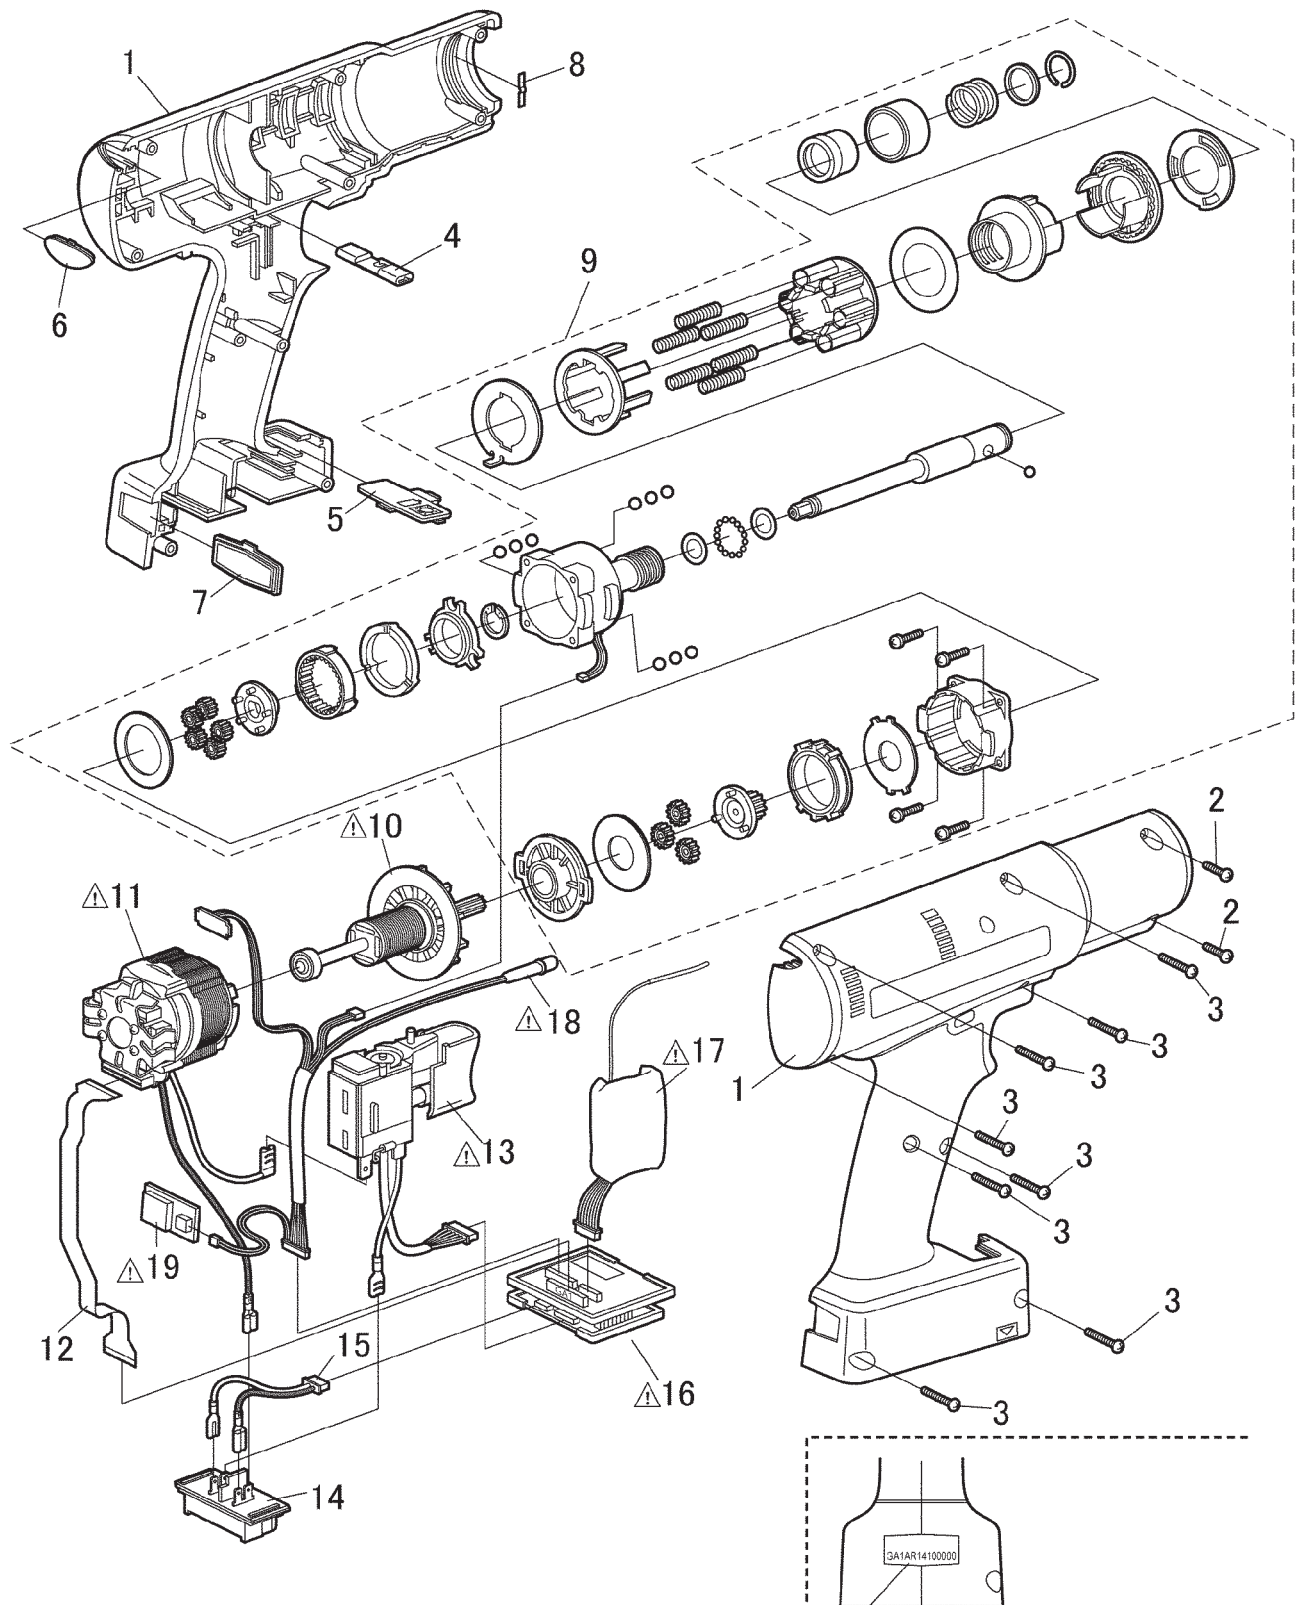

8 Exploded View and Replacement Parts List

8.1. Exploded View Model No. EYFGA1AR

* Battery Pack is available as an optional accessory. See the nearest sales dealer for details.
 * For replacement parts of charger, see the charger service manual.
 Charger complete set is available as an optional accessory. See the nearest sales dealer for details.

Production marking and torque indication
 GA1AR 14 10 0000
 Serial No.
 Month
 Year (last 2 digits)
 Model No. EYF GA1AR

8.2. Replacement Parts Model No. EYFGA1AR

Safety	Ref. No.	Part No.	Part Name & Description	Quantity	Remarks
	1	WEYFGA1AK309	HOUSING AB SET	1	
	2	WEY7520L6077	TAPPING SCREW	2	
	3	WEZT611L9037	TAPPING SCREW	8	(K3*20), (8PCS/PK)
	4	WEYFLA1AK327	F/R SELECTOR HANDLE	1	
	5	WEYFGA1NK337	OPERATION PLATE ASSEMBLY	1	
	6	WEYFGA1NW347	TIGHTENING CONFIRMATION LAMP COVER	1	
	7	WEYFLA1AL337	DISCERNMENT PLATE	1	(Blue)
	8	WEY6225L0176	CLICK SPRING	1	
	9	WEYFGA1AL407	GEAR BOX ASSEMBLY	1	
	10	WEYFGA1NL188	ROTOR ASSEMBLY	1	
	11	WEYFGA1NL138	STATOR	1	
	12	WEYFGA1NL207	RIBBON CABLE	1	
	13	WEYFGA1NK207	SWITCH	1	
	14	WEY7540L2157	BATTERY TERMINAL BLOCK	1	
	15	WEYFLA1AL297	HARNESS	1	
	16	WEYFGA1NR218	MODULE ASSEMBLY	1	
	17	WEYFLA4AR278	TRANSMITTER	1	
	18	WEYFGA1NL288	SENSOR LED CIRCUIT ASSEMBLY	1	
	19	WEYFGA1NL267	BUZZER BOARD	1	
	-	WEYFMA3NK819	OPERATING INSTRUCTIONS	1	
	-	WEWGW2	FLOIL GREASE	1	
	-	WEYFGA1NX877	GREASE	1	
	-	WEY6470X5517	GREASE	1	
	-	WEY004X8967	CALFOREX	1	
	-	WEY6705X5527	SUNLIGHT GREASE	1	