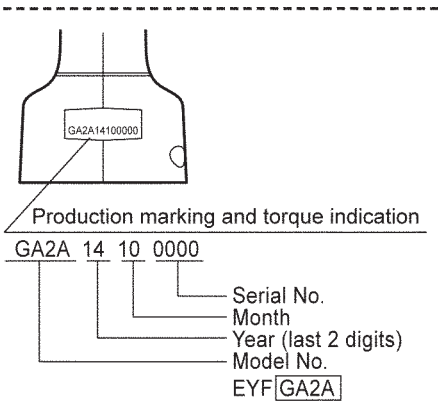

### 8.3. Exploded View for EYFGA2A

\* Battery Pack is available as an optional accessory. See the nearest sales dealer for details.  
\* For replacement parts of charger, see the charger service manual. Charger complete set is available as an optional accessory. See the nearest sales dealer for details.

## 8.4. Replacement Parts List for EYFGA2A

Safety	Ref. No.	Part No.	Part Name & Description	Quantity	Remarks
	1	WEYFGA2AK379	HOUSING AB SET	1	
	2	WEY7520L6077	TAPPING SCREW	2	(2.6*14)
	3	WEZT611L9037	TAPPING SCREW	8	(K3*20) , (8PCS/PK)
	4	WEYFLA1AK327	F/R SELECTOR HANDLE	1	
	5	WEYFGA1NK337	OPERATION PLATE ASSEMBLY	1	
	6	WEYFGA1NW347	TIGHTENING CONFIRMATION LAMP COVER	1	
	7	WEYFLA2AL337	DISCERNMENT PLATE	1	(Yellow)
	8	WEY6225L0176	CLICK SPRING	1	
	9	WEYFGA2AL407	GEAR BOX ASSEMBLY	1	
	10	WEYFGA1NL188	ROTOR ASSEMBLY	1	
	11	WEYFGA1NL138	STATOR	1	
	12	WEYFGA1NL207	RIBBON CABLE	1	
	13	WEYFGA1NK207	SWITCH	1	
	14	WEY7540L2157	BATTERY TERMINAL BLOCK	1	
	15	WEYFLA1AL297	HARNESS	1	
	16	WEYFGA1NL218	MODULE ASSEMBLY	1	
	17	WEYFGA1NW287	CONNECTOR	1	
	18	WEYFGA1NL288	SENSOR LED CIRCUIT ASSEMBLY	1	
	19	WEYFGA1NL267	BUZZER BOARD	1	
	-	WEYFMA3NK819	OPERATING INSTRUCTIONS	1	
	-	WEWGW2	FLOIL GREASE	1	
	-	WEYFGA1NX877	GREASE	1	
	-	WEY6470X5517	GREASE	1	
	-	WEY004X8967	CALFOREX	1	
	-	WEY6705X5527	SUNLIGHT GREASE	1	