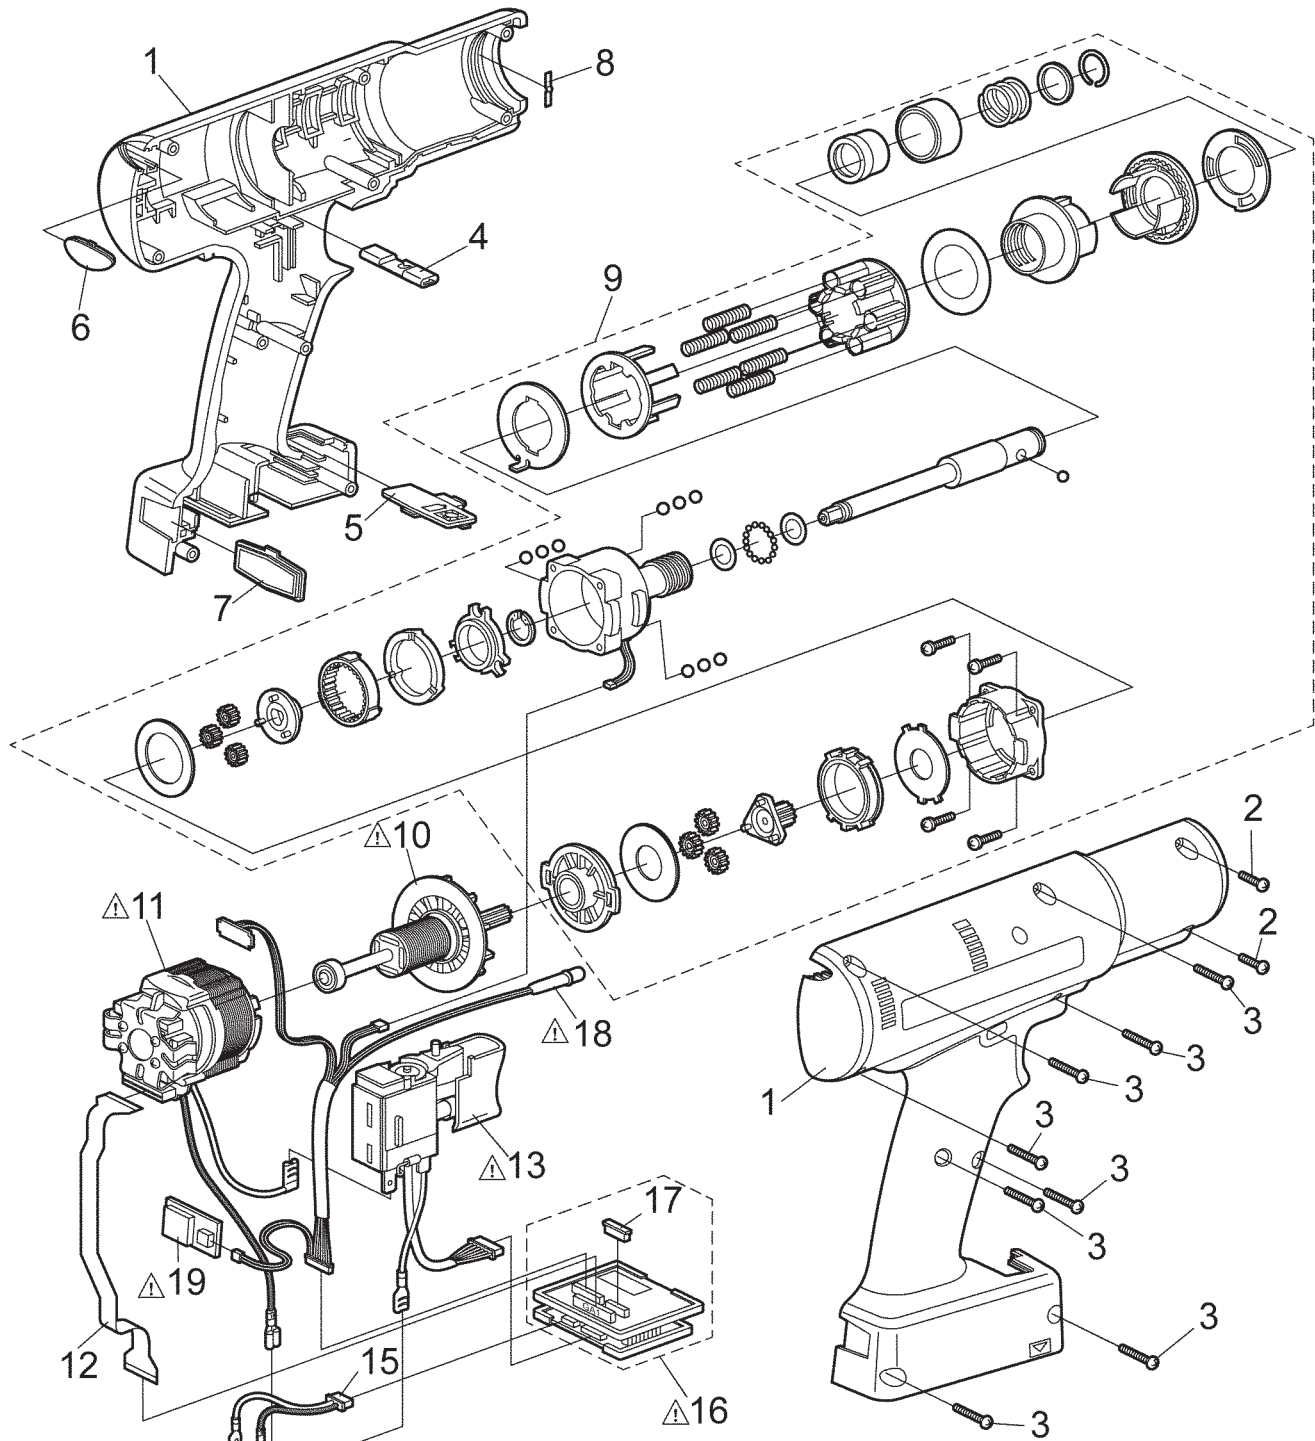

### 8.3. Exploded View for EYFGA2A

\* Battery Pack is available as an optional accessory. See the nearest sales dealer for details.  
\* For replacement parts of charger, see the charger service manual. Charger complete set is available as an optional accessory. See the nearest sales dealer for details.

## 8.4. Replacement Parts List for EYFGA2A

Safety	Ref. No.	Part No.	Part Name & Description	Quantity	Remarks
	1	WEYFGA2AK379	HOUSING AB SET	1	
	2	WEY7520L6077	TAPPING SCREW	2	(2.6*14)
	3	WEZT611L9037	TAPPING SCREW	8	(K3*20) , (8PCS/PK)
	4	WEYFLA1AK327	F/R SELECTOR HANDLE	1	
	5	WEYFGA1NK337	OPERATION PLATE ASSEMBLY	1	
	6	WEYFGA1NW347	TIGHTENING CONFIRMATION LAMP COVER	1	
	7	WEYFLA2AL337	DISCERNMENT PLATE	1	(Yellow)
	8	WEY6225L0176	CLICK SPRING	1	
	9	WEYFGA2AL407	GEAR BOX ASSEMBLY	1	
	10	WEYFGA1NL188	ROTOR ASSEMBLY	1	
	11	WEYFGA1NL138	STATOR	1	
	12	WEYFGA1NL207	RIBBON CABLE	1	
	13	WEYFGA1NK207	SWITCH	1	
	14	WEY7540L2157	BATTERY TERMINAL BLOCK	1	
	15	WEYFLA1AL297	HARNESS	1	
	16	WEYFGA1NL218	MODULE ASSEMBLY	1	
	17	WEYFGA1NW287	CONNECTOR	1	
	18	WEYFGA1NL288	SENSOR LED CIRCUIT ASSEMBLY	1	
	19	WEYFGA1NL267	BUZZER BOARD	1	
	-	WEYFMA3NK819	OPERATING INSTRUCTIONS	1	
	-	WEWGW2	FLOIL GREASE	1	
	-	WEYFGA1NX877	GREASE	1	
	-	WEY6470X5517	GREASE	1	
	-	WEY004X8967	CALFOREX	1	
	-	WEY6705X5527	SUNLIGHT GREASE	1	