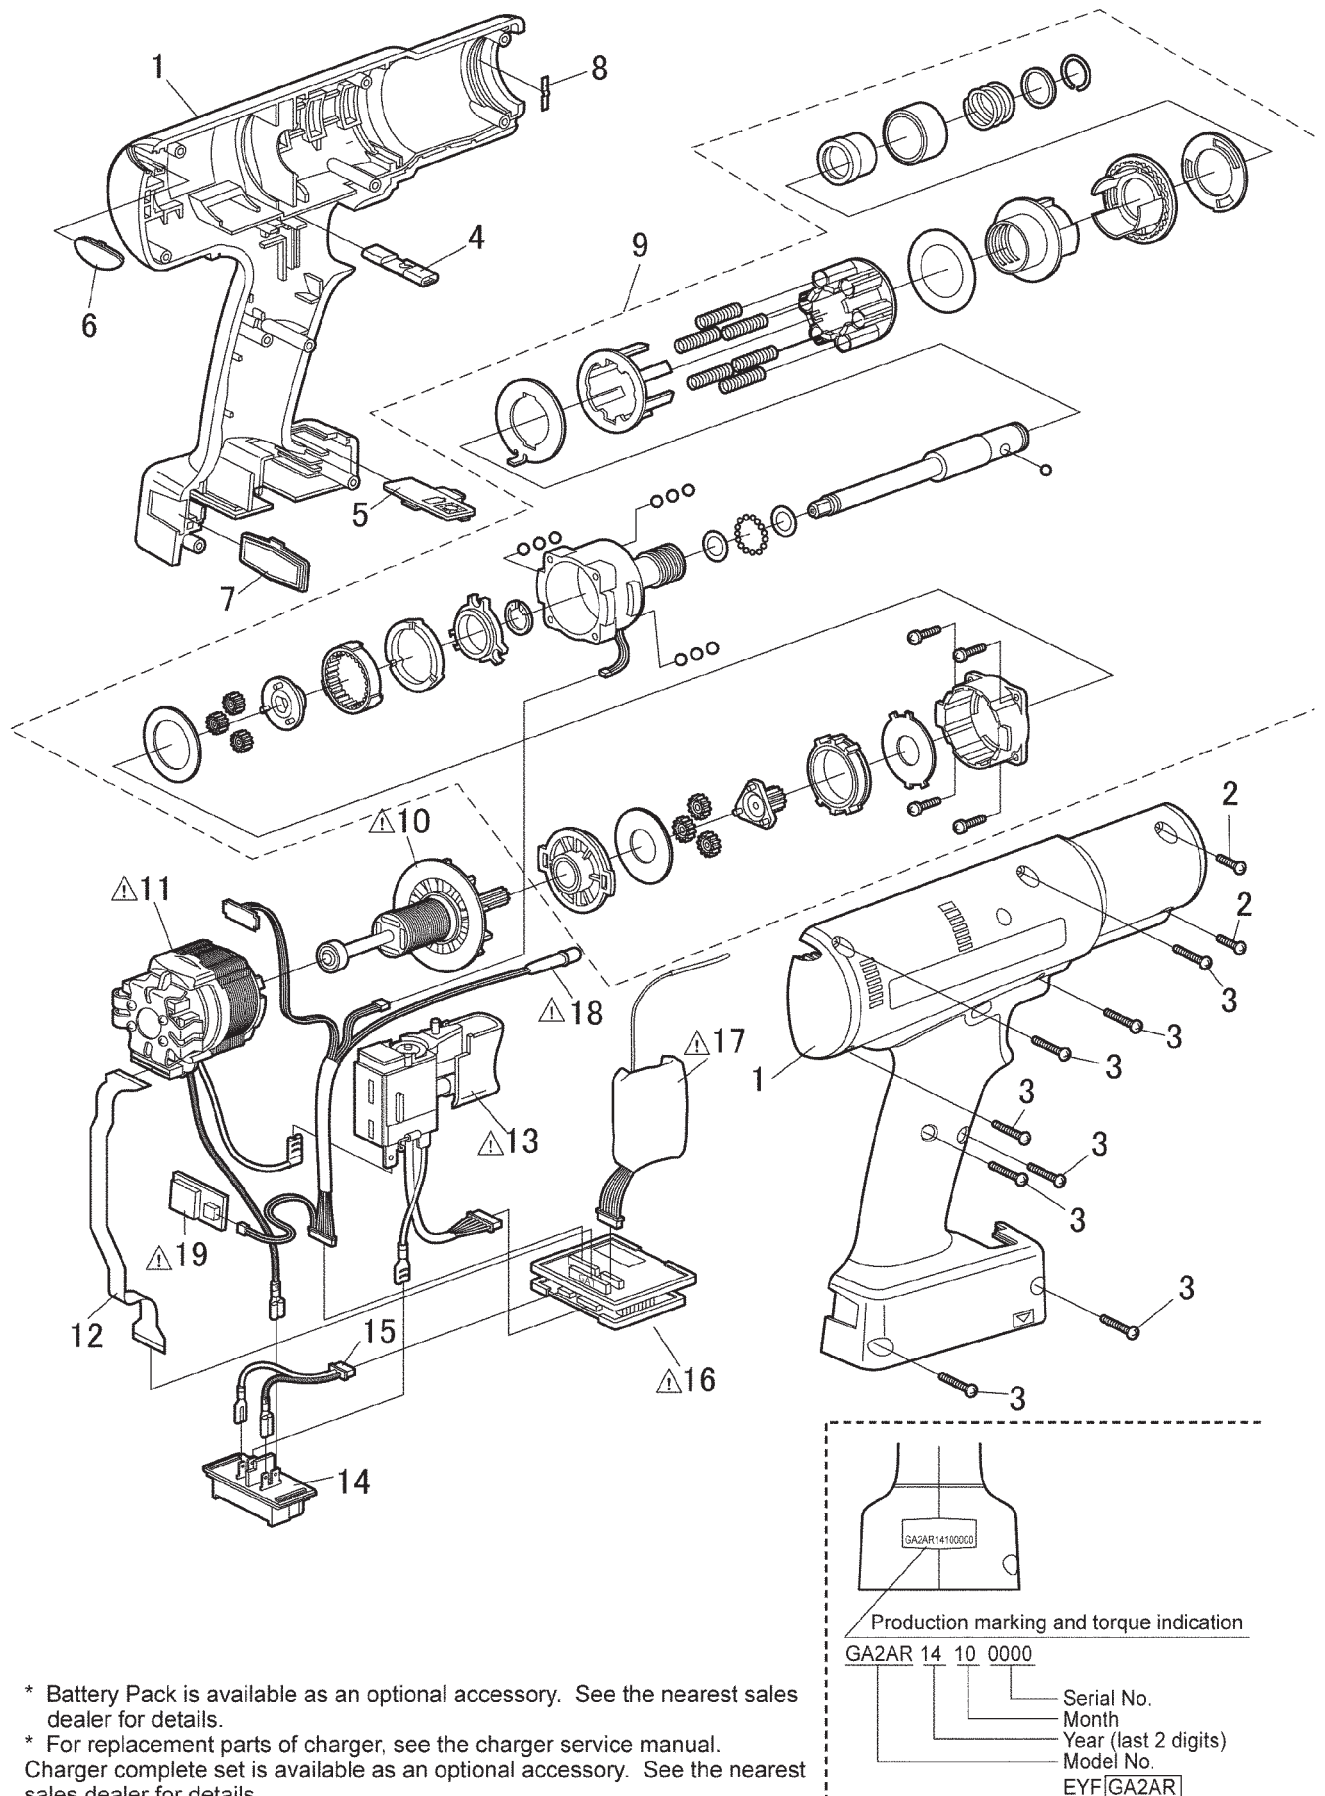

8.3. Exploded View Model No. EYFGA2AR

* Battery Pack is available as an optional accessory. See the nearest sales dealer for details.
 * For replacement parts of charger, see the charger service manual. Charger complete set is available as an optional accessory. See the nearest sales dealer for details.

8.4. Replacement Parts Model No. EYFGA2AR

Safety	Ref. No.	Part No.	Part Name & Description	Quantity	Remarks
	1	WEYFGA2AK309	HOUSING AB SET	1	
	2	WEY7520L6077	TAPPING SCREW	2	(2.6*14)
	3	WEZT611L9037	TAPPING SCREW	8	(K3*20), (8PCS/PK)
	4	WEYFLA1AK327	F/R SELECTOR HANDLE	1	
	5	WEYFGA1NK337	OPERATION PLATE ASSEMBLY	1	
	6	WEYFGA1NW347	TIGHTENING CONFIRMATION LAMP COVER	1	
	7	WEYFLA2AL337	DISCERNMENT PLATE	1	(Yellow)
	8	WEY6225L0176	CLICK SPRING	1	
	9	WEYFGA2AL407	GEAR BOX ASSEMBLY	1	
	10	WEYFGA1NL188	ROTOR ASSEMBLY	1	
	11	WEYFGA1NL138	STATOR	1	
	12	WEYFGA1NL207	RIBBON CABLE	1	
	13	WEYFGA1NK207	SWITCH	1	
	14	WEY7540L2157	BATTERY TERMINAL BLOCK	1	
	15	WEYFLA1AL297	HARNESS	1	
	16	WEYFGA1NR218	MODULE ASSEMBLY	1	
	17	WEYFLA4AR278	TRANSMITTER	1	
	18	WEYFGA1NL288	SENSOR LED CIRCUIT ASSEMBLY	1	
	19	WEYFGA1NL267	BUZZER BOARD	1	
	-	WEYFMA3NK819	OPERATING INSTRUCTIONS	1	
	-	WEWGW2	FLOIL GREASE	1	
	-	WEYFGA1NX877	GREASE	1	
	-	WEY6470X5517	GREASE	1	
	-	WEY004X8967	CALFOREX	1	
	-	WEY6705X5527	SUNLIGHT GREASE	1	