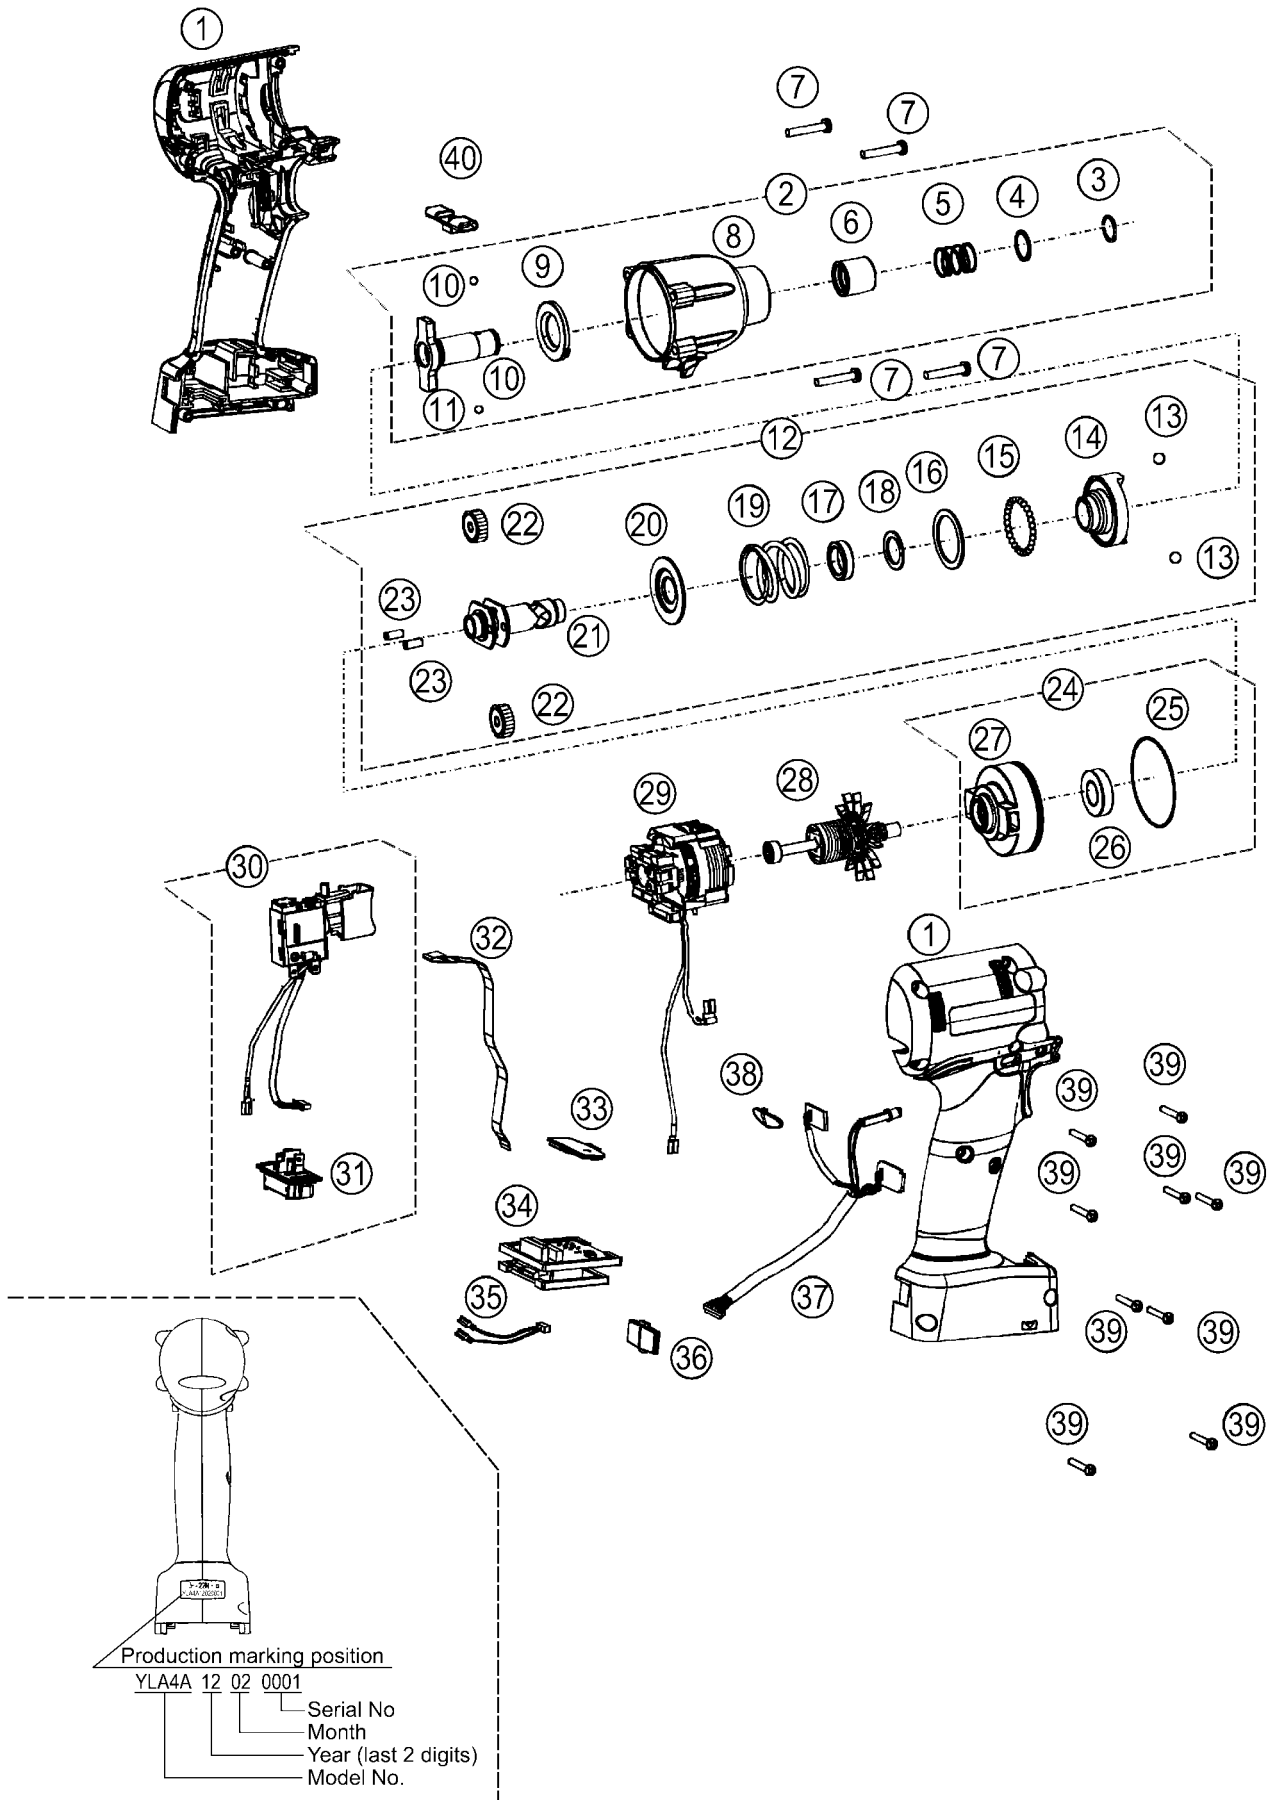

9 Exploded View and Replacement Parts List

9.1. EXPLODED VIEW for EYFLA4A

9.2. REPLACEMENT PARTS LIST for EYFLA4A

Safety	Ref. No.	Part No.	Part Name & Description	Quantity	Remarks
	1	WEYFLA4AK3P9	HOUSING AB SET	1	
	2	WEYFLA1AK409	FIXATION COVER ASSEMBLY	1	
	3	WEY6507K1166	C-TYPE RING	1	
	4	WEY6507L0856	THRUST PLATE	1	
	5	WEY6507L0196	BIT HOLDER SPRING	1	
	6	WEYFLA1AK379	BIT HOLDER	1	
	7	WEYFMA1JL968	SEMS SCREW	4	(4*25) , (4PCS/PK)
	8	WEYFLA1AS318	FIXATION COVER	1	
	9	WEY6505L0866	SLIDER	1	
	10	WEY6507L6976	STEEL BALL	2	(ϕ 5/32) , (2PCS/PK)
	11	WEYFLA1AL128	ANVIL	1	
	12	WEYFLA1AL107	DRIVING SHAFT ASSEMBLY	1	
	13	WEY7201L6966	STEEL BALL	2	(7/32) , (2PCS/PK)
	14	WEYFLA1AL157	HAMMER	1	
	15	WEY7205L6957	STEEL BALL	29	(29PCS/PK)
	16	WEYFLA1AL087	THRUST PLATE	1	
	17	WEYFLA1AL037	CUSHION RUBBER	1	
	18	WEYFLA1AL097	THRUST PLATE	1	
	19	WEYFLA1AL017	HAMMER SPRING	1	
	20	WEYFLA1AL137	SPRING FIXING PLATE	1	
	21	WEY7540L1137	DRIVING SHAFT	1	
	22	WEY2602B1357	PLANET GEAR	2	(2PCS/PK)
	23	WEY6506L1346	PIN	2	(2PCS/PK)
	24	WEYFLA1AL007	MOTOR MOUNTING PLATE ASSEMBLY	1	
	25	WEYT611L0967	O-RING	1	(43.6*1.3)
	26	WEYFLA1AL497	BEARING	1	
	27	WEY7205L0037	MOTOR MOUNTING PLATE	1	
	28	WEYFLA1AL147	MOTOR ROTOR ASSEMBLY	1	
	29	WEYFLA1AL118	STATOR	1	
	30	WEYFLA1AK207	SWITCH ASSEMBLY	1	
	31	WEY7540L2157	BATTERY TERMINAL BLOCK	1	
	32	WEYFLA1AL207	RIBBON CABLE	1	
	33	WEYFLA1AK337	OPERATION PANEL	1	
	34	WEYFLA4AL219	MODULE ASSEMBLY	1	
	35	WEYFLA1AL297	HARNESS	1	
	36	WEYFLA1AL337	DISCERNMENT PLATE	1	
	37	WEYFLA1AL227	LED ASSEMBLY	1	
	38	WEYFLA1AL377	TIGHTENING CONFIRMATION LAMP COVER	1	
	39	WEY6930K9037	TIGHT SCREW	9	(K3*20)
	40	WEYFLA1AK327	F/R SELECTOR HANDLE	1	
	-	WEYFLA4AR819	OPERATING INSTRUCTIONS	1	
	-	WEYFLA1AK838	HEAT-RESISTANCE TAPE	1	(30M)
	-	WEWGW2	FLOIL GREASE	1	(AH-137N-2)
	-	WEY002X8977	GREASE (DOUBREX)	1	