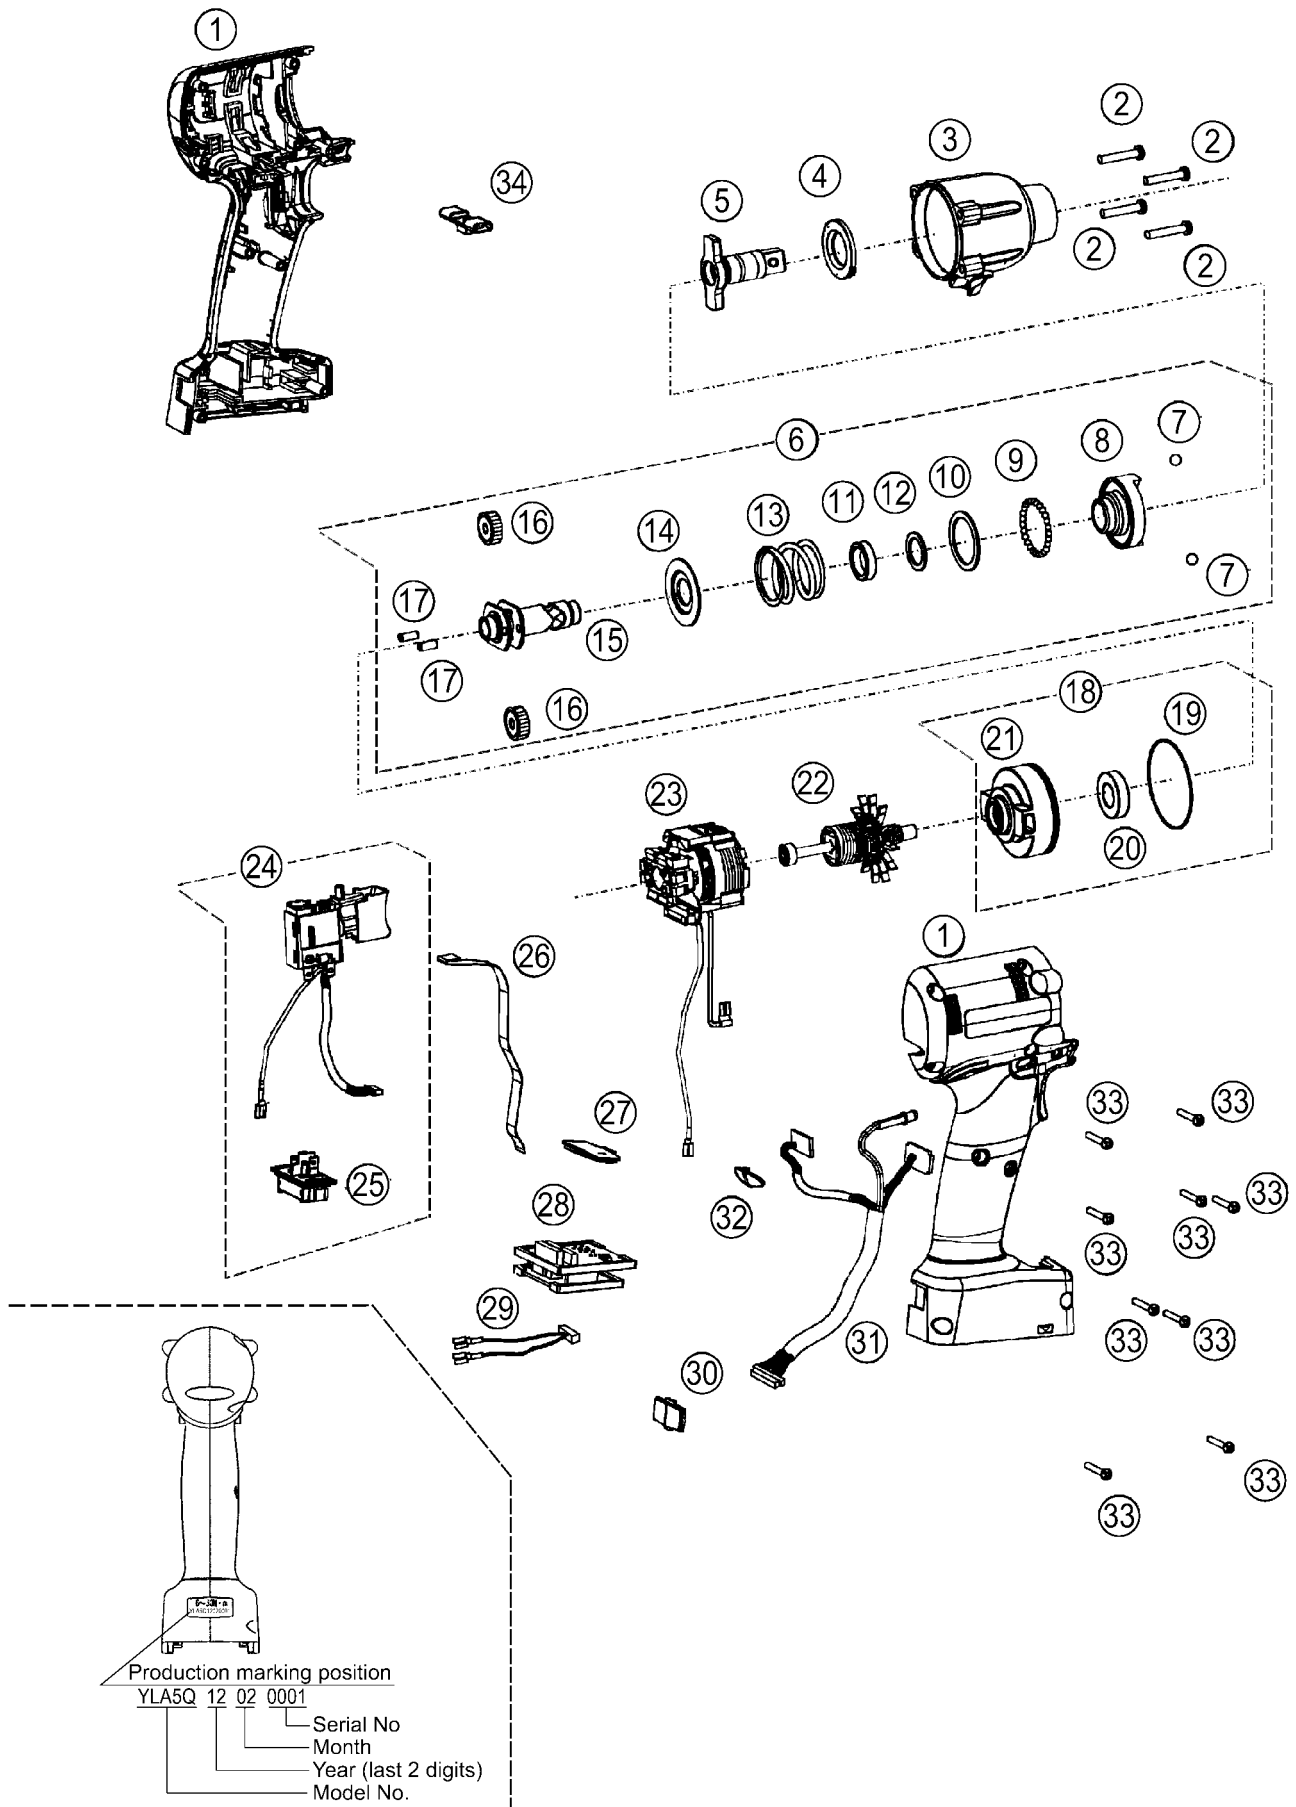

9.5. EXPLODED VIEW for EYFLA5Q

9.6. REPLACEMENT PARTS LIST for EYFLA5Q

Safety	Ref. No.	Part No.	Part Name & Description	Quantity	Remarks
	1	WEYFLA5QK3P9	HOUSING AB SET	1	
	2	WEYFMA1JL968	SEMS SCREW	4	(4*25) , (4PCS/PK)
	3	WEYFLA1AS318	FIXATION COVER	1	
	4	WEY6505L0866	SLIDER	1	
	5	WEYFLA2QL127	ANVIL	1	
	6	WEYFLA2NL107	DRIVING SHAFT ASSEMBLY	1	
	7	WEY7201L6966	STEEL BALL	2	(7/32) , (2PCS/PK)
	8	WEYFLA2AL157	HAMMER	1	
	9	WEY7205L6957	STEEL BALL	29	(29PCS/PK)
	10	WEYFLA1AL087	THRUST PLATE	1	
	11	WEYFLA1AL037	CUSHION RUBBER	1	
	12	WEYFLA1AL097	THRUST PLATE	1	
	13	WEYFLA2AL017	HAMMER SPRING	1	
	14	WEYFLA1AL137	SPRING FIXING PLATE	1	
	15	WEY7540L1137	DRIVING SHAFT	1	
	16	WEY2602B1357	PLANET GEAR	2	(2PCS/PK)
	17	WEY6506L1346	PIN	2	(2PCS/PK)
	18	WEYFLA1AL007	MOTOR MOUNTING PLATE ASSEMBLY	1	
	19	WEYT611L0967	O-RING	1	(43.6*1.3)
	20	WEYFLA1AL497	BEARING	1	
	21	WEY7205L0037	MOTOR MOUNTING PLATE	1	
	22	WEYFLA1AL147	MOTOR ROTOR ASSEMBLY	1	
	23	WEYFLA1AL118	STATOR	1	
	24	WEYFLA1AK207	SWITCH ASSEMBLY	1	
	25	WEY7540L2157	BATTERY TERMINAL BLOCK	1	
	26	WEYFLA1AL207	RIBBON CABLE	1	
	27	WEYFLA1AK337	OPERATION PANEL	1	
	28	WEYFLA4AL219	MODULE ASSEMBLY	1	
	29	WEYFLA1AL297	HARNESS	1	
	30	WEYFLA2AL337	DISCERNMENT PLATE	1	
	31	WEYFLA1AL227	LED ASSEMBLY	1	
	32	WEYFLA1AL377	TIGHTENING CONFIRMATION LAMP COVER	1	
	33	WEY6930K9037	TIGHT SCREW	9	(K3*20)
	34	WEYFLA1AK327	F/R SELECTOR HANDLE	1	
	-	WEYFLA4AR819	OPERATING INSTRUCTIONS	1	
	-	WEYFLA1AK838	HEAT-RESISTANCE TAPE	1	(30M)
	-	WEWGW2	FLOIL GREASE	1	(AH-137N-2)
	-	WEY002X8977	GREASE (DOUBREX)	1	