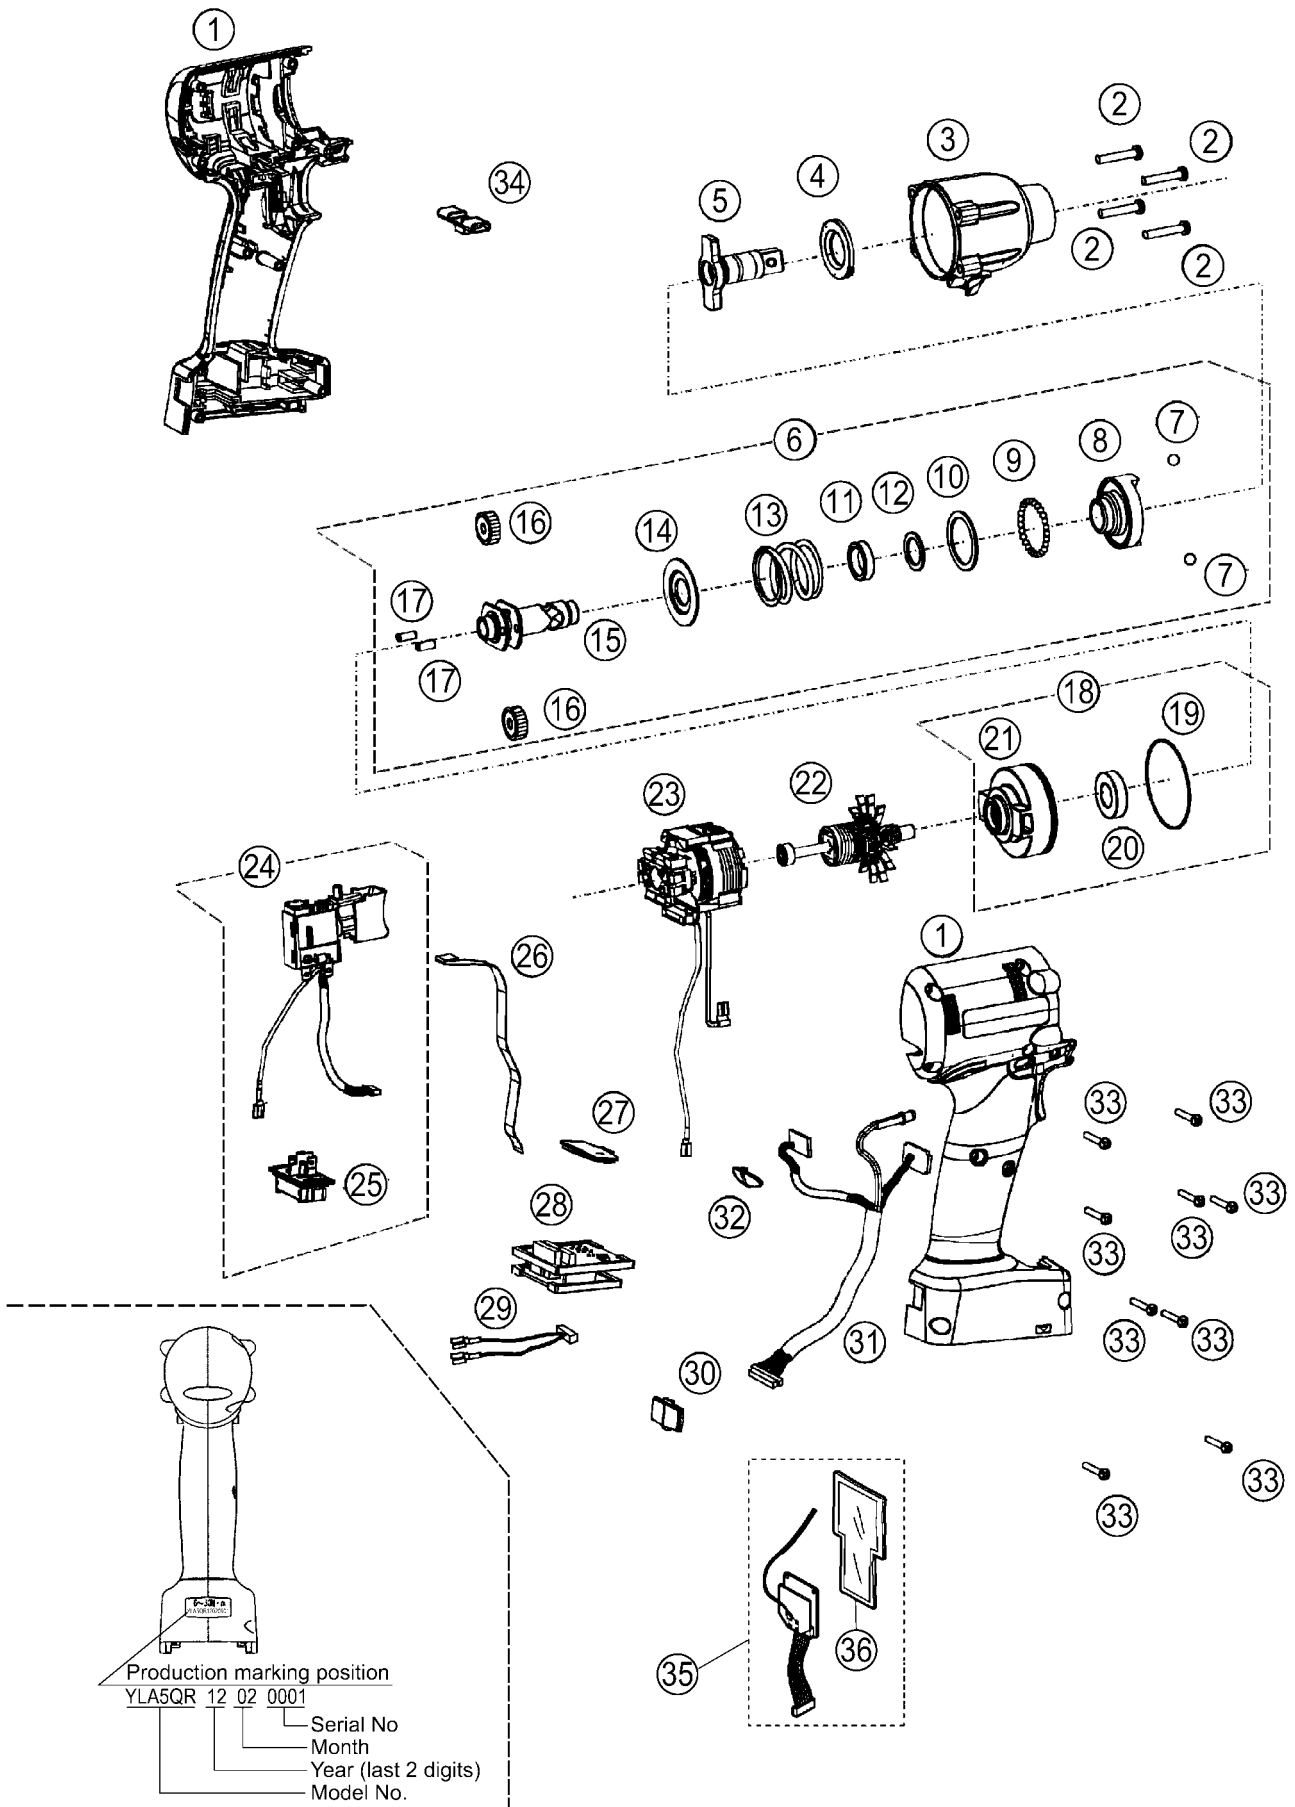

9.5. EXPLODED VIEW for EYFLA5QR

9.6. REPLACEMENT PARTS LIST for EYFLA5QR

Safety	Ref. No.	Part No.	Part Name & Description	Quantity	Remarks
	1	WEYFLA5QK329	HOUSING AB SET	1	
	2	WEYFMA1JL968	SEMS SCREW	4	(4*25) , (4PCS/PK)
	3	WEYFLA1AS318	FIXATION COVER	1	
	4	WEY6505L0866	SLIDER	1	
	5	WEYFLA2QL127	ANVIL	1	
	6	WEYFLA2NL107	DRIVING SHAFT ASSEMBLY	1	
	7	WEY7201L6966	STEEL BALL	2	(7/32) , (2PCS/PK)
	8	WEYFLA2AL157	HAMMER	1	
	9	WEY7205L6957	STEEL BALL	29	(29PCS/PK)
	10	WEYFLA1AL087	THRUST PLATE	1	
	11	WEYFLA1AL037	CUSHION RUBBER	1	
	12	WEYFLA1AL097	THRUST PLATE	1	
	13	WEYFLA2AL017	HAMMER SPRING	1	
	14	WEYFLA1AL137	SPRING FIXING PLATE	1	
	15	WEY7540L1137	DRIVING SHAFT	1	
	16	WEY2602B1357	PLANET GEAR	2	(2PCS/PK)
	17	WEY6506L1346	PIN	2	(2PCS/PK)
	18	WEYFLA1AL007	MOTOR MOUNTING PLATE ASSEMBLY	1	
	19	WEYT611L0967	O-RING	1	(43.6*1.3)
	20	WEYFLA1AL497	BEARING	1	
	21	WEY7205L0037	MOTOR MOUNTING PLATE	1	
	22	WEYFLA1AL147	MOTOR ROTOR ASSEMBLY	1	
	23	WEYFLA1AL118	STATOR	1	
	24	WEYFLA1AK207	SWITCH ASSEMBLY	1	
	25	WEY7540L2157	BATTERY TERMINAL BLOCK	1	
	26	WEYFLA1AL207	RIBBON CABLE	1	
	27	WEYFLA1AK337	OPERATION PANEL	1	
	28	WEYFLA4AL218	MODULE ASSEMBLY	1	
	29	WEYFLA1AL297	HARNESS	1	
	30	WEYFLA2AL337	DISCERNMENT PLATE	1	
	31	WEYFLA1AL227	LED ASSEMBLY	1	
	32	WEYFLA1AL377	TIGHTENING CONFIRMATION LAMP COVER	1	
	33	WEY6930K9037	TIGHT SCREW	9	(K3*20)
	34	WEYFLA1AK327	F/R SELECTOR HANDLE	1	
	35	WEYFLA4AR277	TRANSMITTER	1	
	36	WEYFLA4AR028	CUSHION	1	
	-	WEYFLA4AR819	OPERATING INSTRUCTIONS	1	
	-	WEYFLA1AK838	HEAT-RESISTANCE TAPE	1	(30M)
	-	WEWGW2	FLOIL GREASE	1	(AH-137N-2)
	-	WEY002X8977	GREASE (DOUBREX)	1	