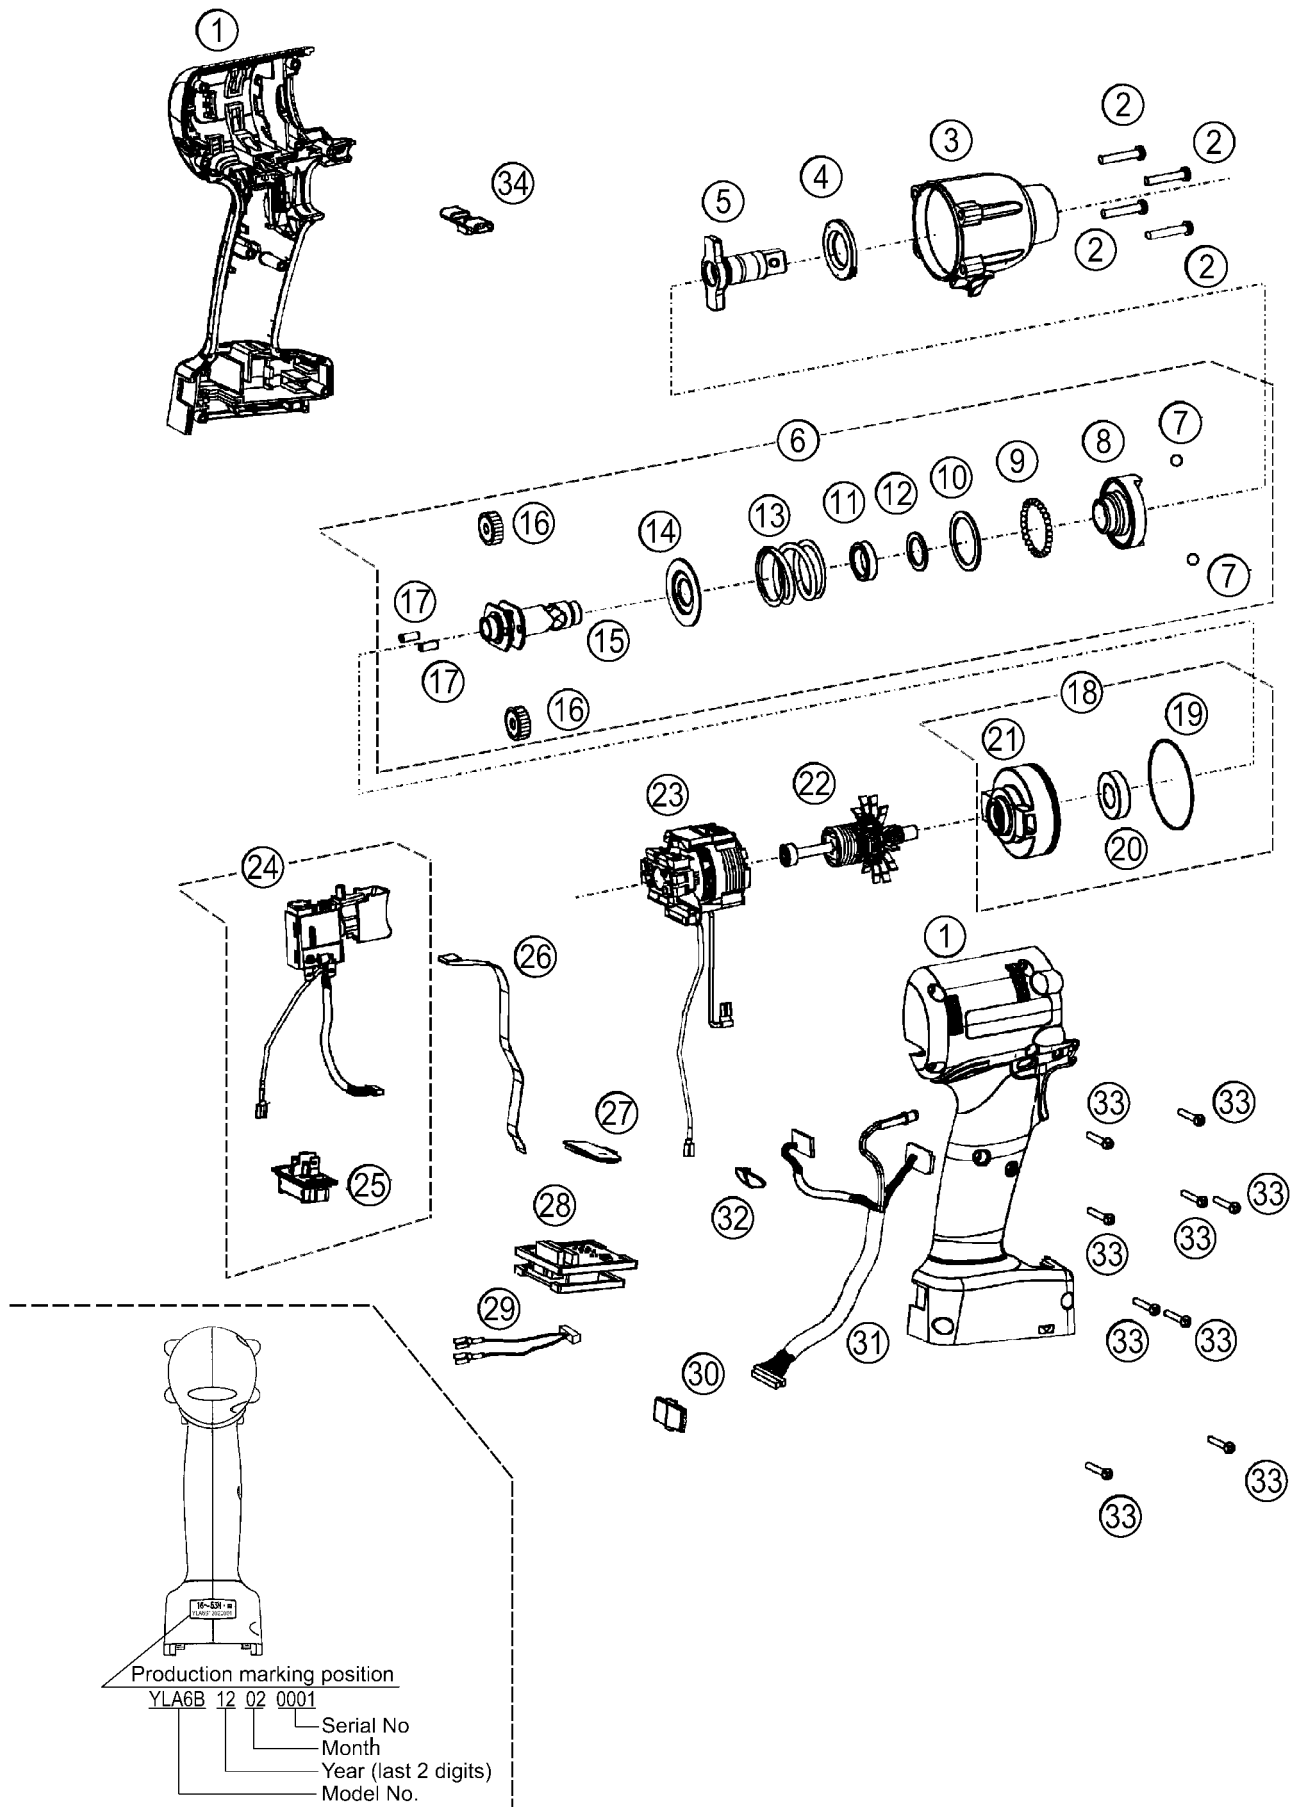

9.11. EXPLODED VIEW for EYFLA6B

9.12. REPLACEMENT PARTS LIST for EYFLA6B

Safety	Ref. No.	Part No.	Part Name & Description	Quantity	Remarks
	1	WEYFLA6BK308	HOUSING AB SET	1	
	2	WEYFMA1JL968	SEMS SCREW	4	(4*25) , (4PCS/PK)
	3	WEYFLA6PS318	FIXATION COVER	1	
	4	WEY6631K0867	SLIDER	1	
	5	WEYFMA1BL119	ANVIL	1	(BALL DETENT TYPE)
	6	WEYFLA6PL108	DRIVING SHAFT ASSEMBLY	1	
	7	WEY7201L6966	STEEL BALL	2	(7/32) , (2PCS/PK)
	8	WEYFLA3JL157	HAMMER	1	
	9	WEY7205L6957	STEEL BALL	29	(29PCS/PK)
	10	WEYFLA1AL087	THRUST PLATE	1	
	11	WEYFLA3JL037	CUSHION RUBBER	1	
	12	WEYFLA3JL087	THRUST PLATE	1	
	13	WEY7541L0217	HAMMER SPRING	1	
	14	WEY6508L1146	SPRING FIXING PLATE	1	
	15	WEYFLA3JL137	DRIVING SHAFT	1	
	16	WEY6504L1357	PLANET GEAR	2	(2PCS/PK)
	17	WEY6506L1346	PIN	2	(2PCS/PK)
	18	WEYFLA1AL007	MOTOR MOUNTING PLATE ASSEMBLY	1	
	19	WEYT611L0967	O-RING	1	(43.6*1.3)
	20	WEYFLA1AL497	BEARING	1	
	21	WEY7205L0037	MOTOR MOUNTING PLATE	1	
	22	WEYFLA1AL147	MOTOR ROTOR ASSEMBLY	1	
	23	WEYFLA5BL118	STATOR	1	
	24	WEYFLA1AK207	SWITCH ASSEMBLY	1	
	25	WEY7540L2157	BATTERY TERMINAL BLOCK	1	
	26	WEYFLA1AL207	RIBBON CABLE	1	
	27	WEYFLA1AK337	OPERATION PANEL	1	
	28	WEYFLA6PL219	MODULE ASSEMBLY	1	
	29	WEYFLA1AL297	HARNESS	1	
	30	WEYFLA3JL337	DISCERNMENT PLATE	1	
	31	WEYFLA3JL227	LED ASSEMBLY	1	
	32	WEYFLA1AL377	TIGHTENING CONFIRMATION LAMP COVER	1	
	33	WEY6930K9037	TIGHT SCREW	9	(K3*20)
	34	WEYFLA1AK327	F/R SELECTOR HANDLE	1	
	-	WEYFLA4AR819	OPERATING INSTRUCTIONS	1	
	-	WEYFLA1AK838	HEAT-RESISTANCE TAPE	1	(30M)
	-	WEWGW2	FLOIL GREASE	1	(AH-137N-2)
	-	WEY002X8977	GREASE (DOUBREX)	1	