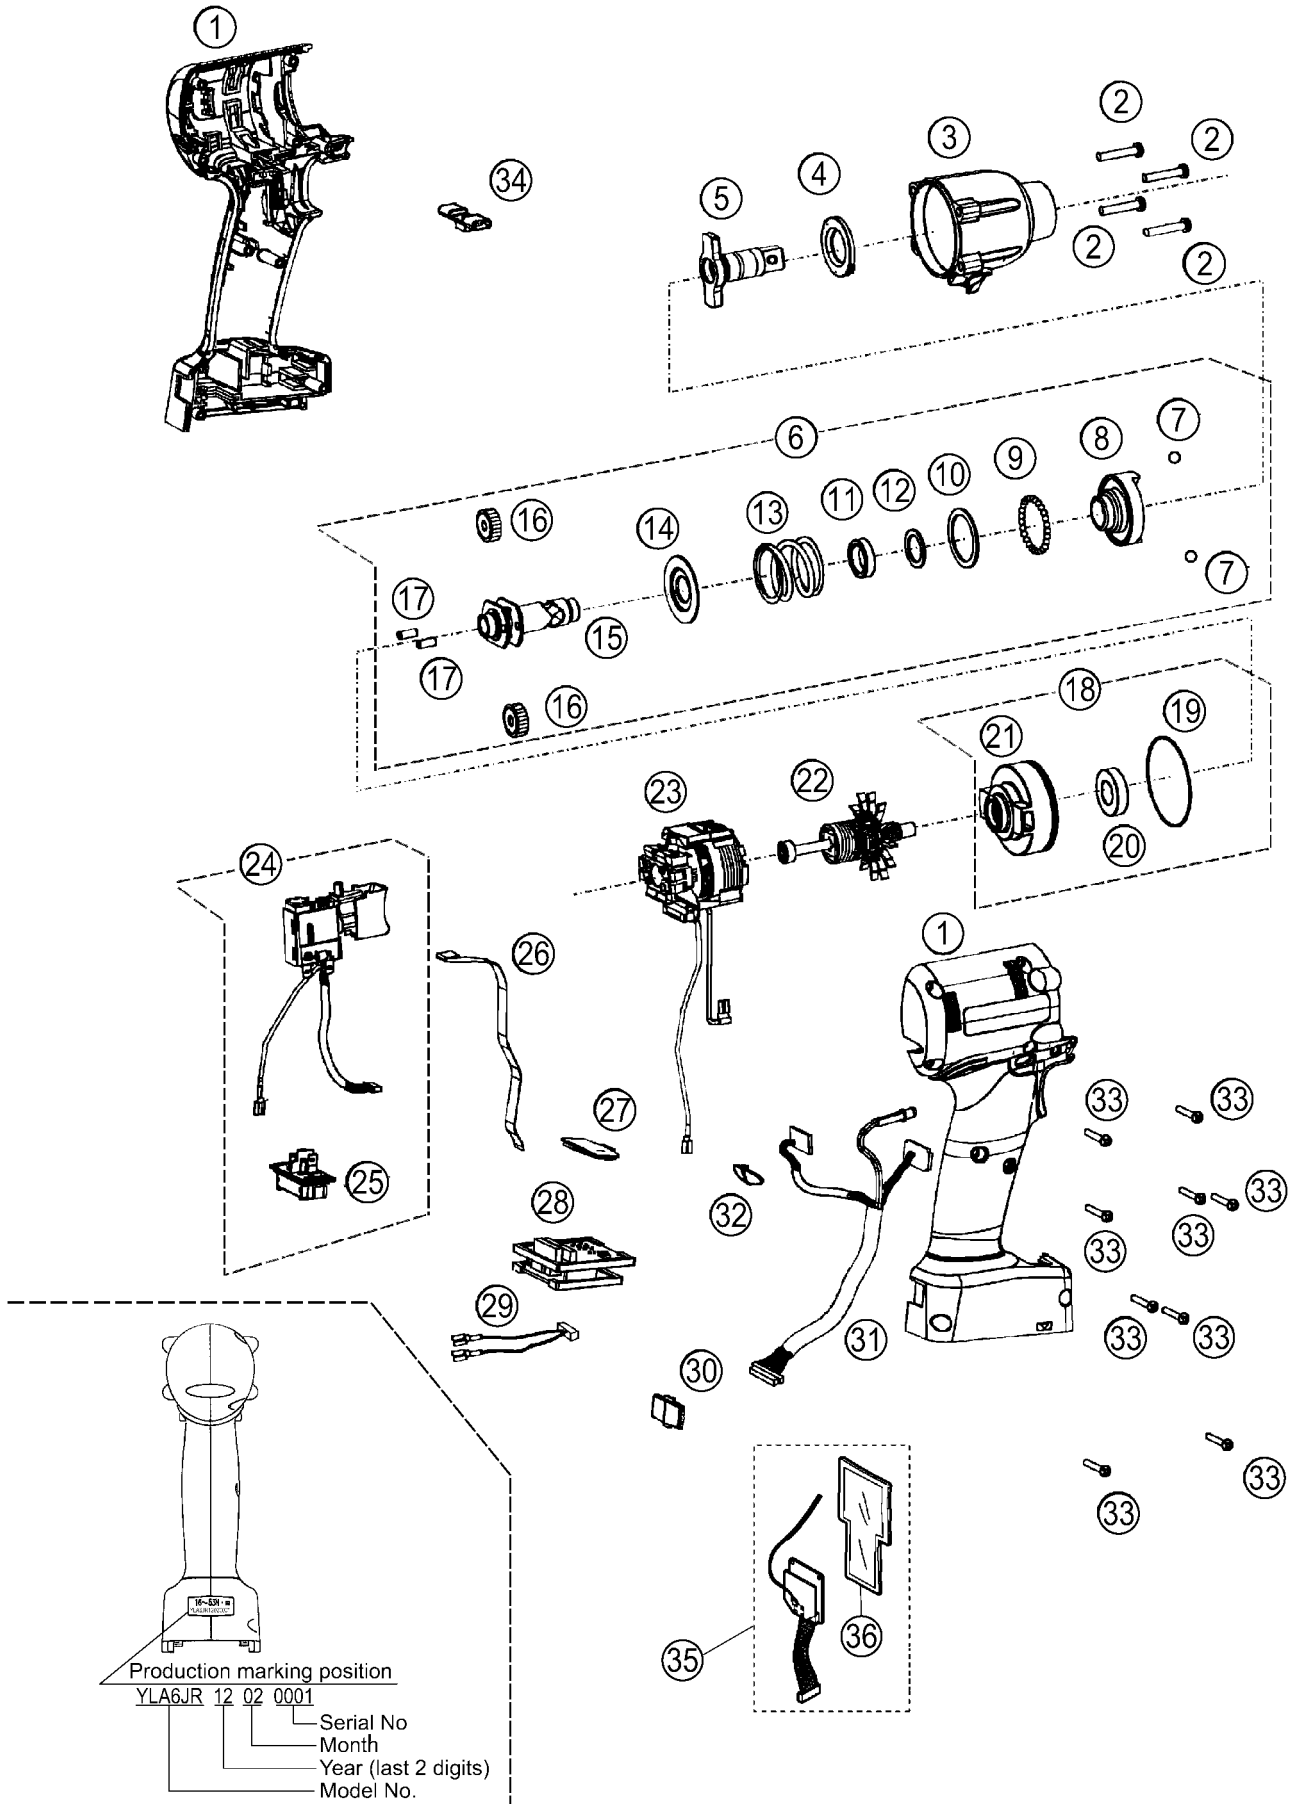

9.7. EXPLODED VIEW for EYFLA6JR

9.8. REPLACEMENT PARTS LIST for EYFLA6JR

Safety	Ref. No.	Part No.	Part Name & Description	Quantity	Remarks
	1	WEYFLA6JK329	HOUSING AB SET	1	
	2	WEYFMA1JL968	SEMS SCREW	4	(4*25) , (4PCS/PK)
	3	WEYFLA3JS317	FIXATION COVER	1	
	4	WEY6631K0867	SLIDER	1	
	5	WEYFLA6JL127	ANVIL	1	
	6	WEYFLA3JL107	DRIVING SHAFT ASSEMBLY	1	
	7	WEY7201L6966	STEEL BALL	2	(7/32) , (2PCS/PK)
	8	WEYFLA3JL157	HAMMER	1	
	9	WEY7205L6957	STEEL BALL	29	(29PCS/PK)
	10	WEYFLA1AL087	THRUST PLATE	1	
	11	WEYFLA3JL037	CUSHION RUBBER	1	
	12	WEYFLA3JL087	THRUST PLATE	1	
	13	WEY7541L0217	HAMMER SPRING	1	
	14	WEY6508L1146	SPRING FIXING PLATE	1	
	15	WEYFLA3JL137	DRIVING SHAFT	1	
	16	WEY6504L1357	PLANET GEAR	2	(2PCS/PK)
	17	WEY6506L1346	PIN	2	(2PCS/PK)
	18	WEYFLA1AL007	MOTOR MOUNTING PLATE ASSEMBLY	1	
	19	WEY7611L0967	O-RING	1	(43.6*1.3)
	20	WEYFLA1AL497	BEARING	1	
	21	WEY7205L0037	MOTOR MOUNTING PLATE	1	
	22	WEYFLA1AL147	MOTOR ROTOR ASSEMBLY	1	
	23	WEYFLA1AL118	STATOR	1	
	24	WEYFLA1AK207	SWITCH ASSEMBLY	1	
	25	WEY7540L2157	BATTERY TERMINAL BLOCK	1	
	26	WEYFLA1AL207	RIBBON CABLE	1	
	27	WEYFLA1AK337	OPERATION PANEL	1	
	28	WEYFLA4AL218	MODULE ASSEMBLY	1	
	29	WEYFLA1AL297	HARNESS	1	
	30	WEYFLA3JL337	DISCERNMENT PLATE	1	
	31	WEYFLA3JL227	LED ASSEMBLY	1	
	32	WEYFLA1AL377	TIGHTENING CONFIRMATION LAMP COVER	1	
	33	WEY6930K9037	TIGHT SCREW	9	(K3*20)
	34	WEYFLA1AK327	F/R SELECTOR HANDLE	1	
	35	WEYFLA4AR277	TRANSMITTER	1	
	36	WEYFLA4AR028	CUSHION	1	
	-	WEYFLA4AR819	OPERATING INSTRUCTIONS	1	
	-	WEYFLA1AK838	HEAT-RESISTANCE TAPE	1	(30M)
	-	WEWGW2	FLOIL GREASE	1	(AH-137N-2)
	-	WEY002X8977	GREASE (DOUBREX)	1	