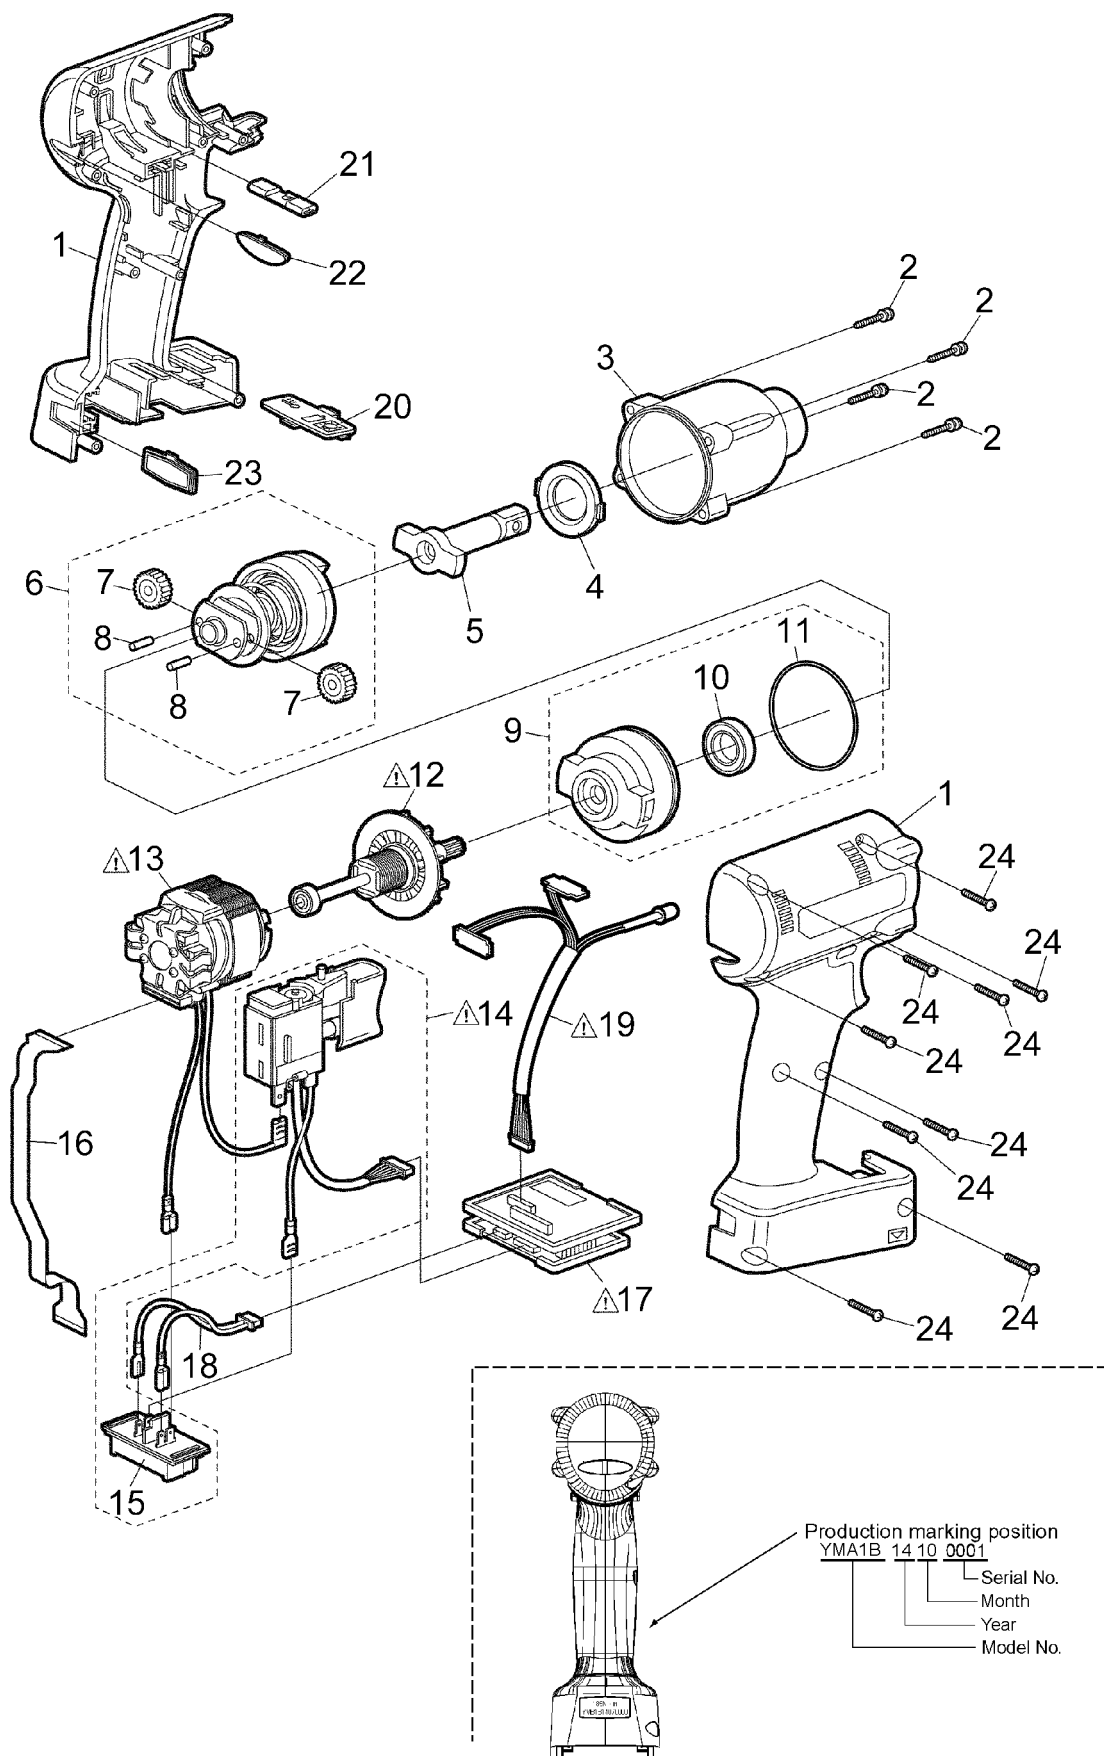

9 Exploded View and Replacement Parts List

9.1. Exploded View for EYFMA1B

9.2. Replacement Parts List for EYFMA1B

Safety	Ref. No.	Part No.	Part Name & Description	Quantity	Remarks
	1	WEYFMA1BK308	HOUSING AB SET	1	
	2	WEYFMA1JL968	TIGHT SCREW W/WASHER	4	(M4*25)
	3	WEYFMA1JS317	FIXATION COVER	1	
	4	WEY6631K0867	SLIDER	1	
	5	WEYFMA1BL119	ANVIL	1	
	6	WEYFMA1JL107	DRIVING SHAFT ASSEMBLY	1	
	7	WEY6504L1357	PLANET GEAR	2	(2PCS/PK)
	8	WEY6506L1346	PIN	2	(2PCS/PK)
	9	WEYFLA1AL007	MOTOR MOUNTING PLATE ASSEMBLY	1	
	10	WEYFLA1AL497	BEARING	1	
	11	WEYT611L0967	O-RING	1	(43.6*1.3)
	12	WEYFLA1AL147	MOTOR ROTOR ASSEMBLY	1	
	13	WEYFMA1JL028	STATOR	1	
	14	WEYFLA1AK207	SWITCH ASSEMBLY	1	
	15	WEY7540L2157	BATTERY TERMINAL BLOCK	1	
	16	WEYFLA1AL207	RIBBON CABLE	1	
	17	WEYFMA1JL218	MODULE ASSEMBLY	1	
	18	WEYFLA1AL297	HARNESS	1	
	19	WEYFLA3JL227	LED ASSEMBLY	1	
	20	WEYFLA1AK337	OPERATION PANEL	1	
	21	WEYFLA1AK327	F/R SELECTOR HANDLE	1	
	22	WEYFLA1AL377	TIGHTENING CONFIRMATION LAMP COVER	1	
	23	WEYFMA1JL337	DISCERNMENT PLATE	1	
	24	WEY6930K9037	TIGHT SCREW	9	(K3*20)
	-	WEYFLA4AR819	OPERATING INSTRUCTIONS	1	
	-	WEY002X8977	DOUBREX GREASE	1	
	-	WEWGW2	FLOIL GREASE	1	