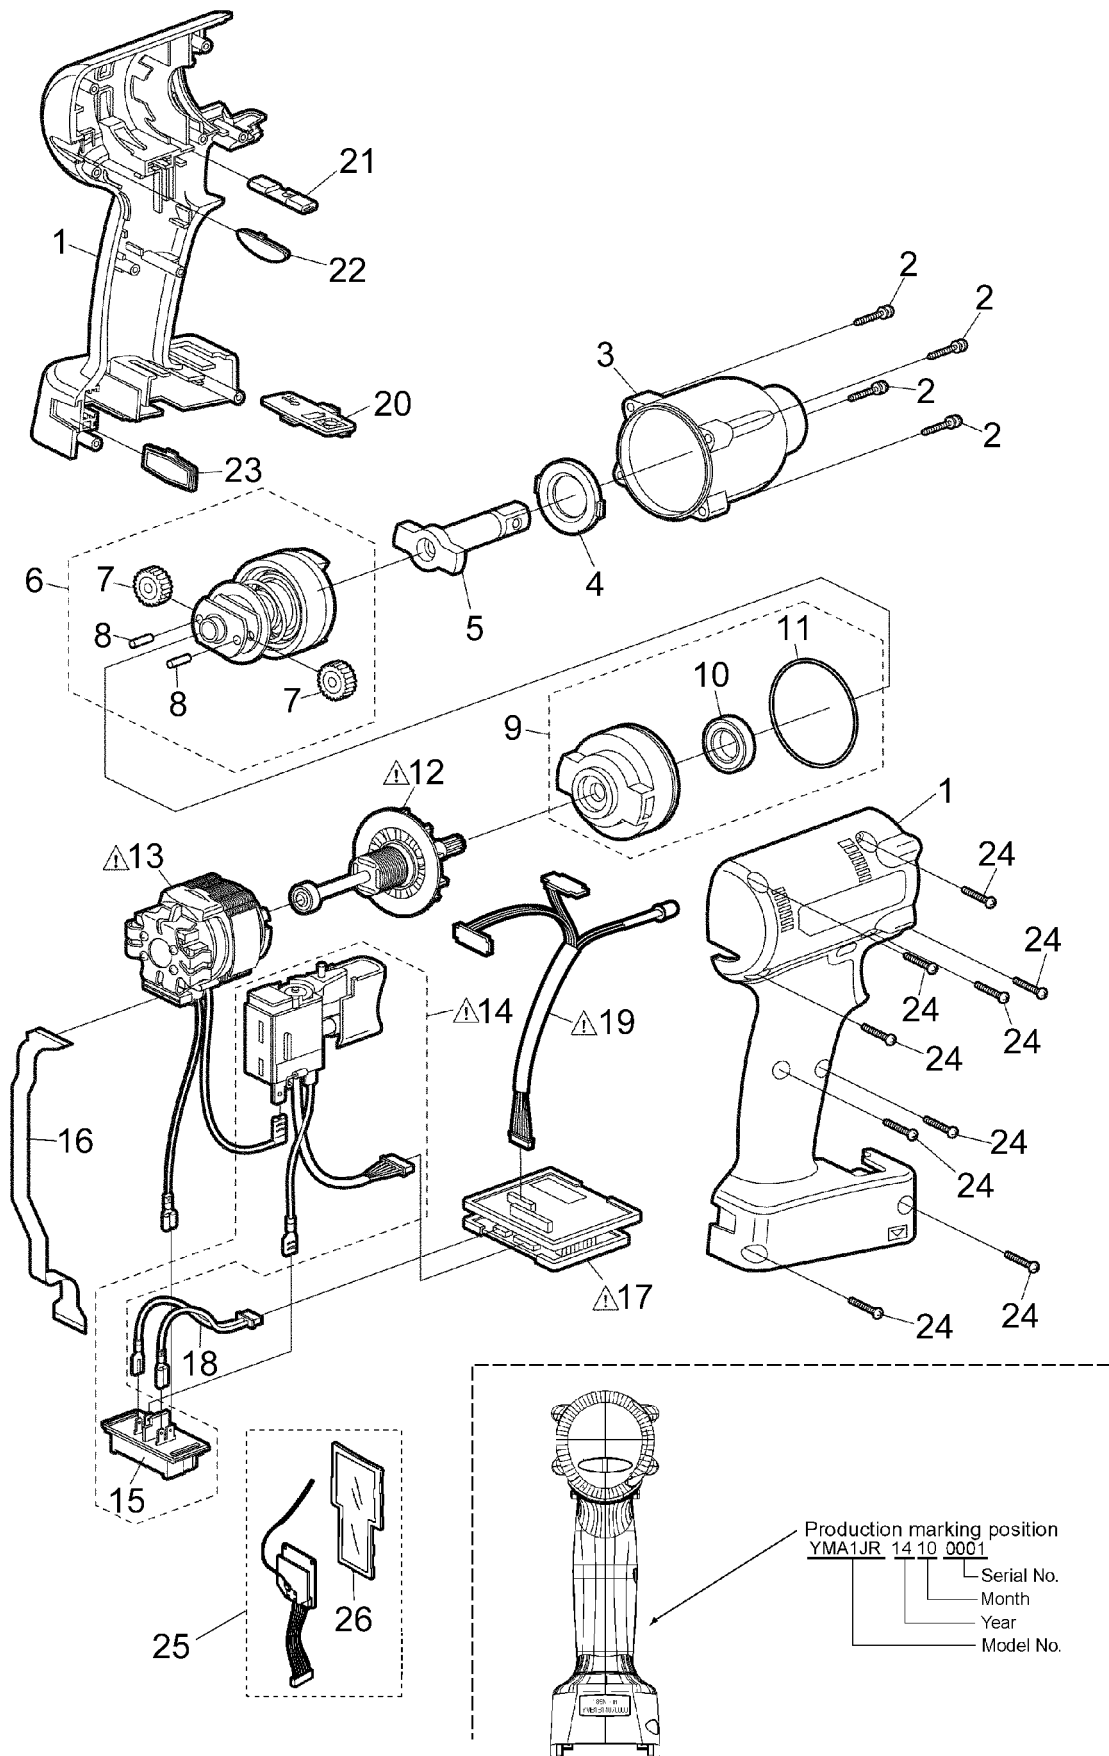

9.5. Exploded View for EYFMA1JR

9.6. Replacement Parts List for EYFMA1JR

Safety	Ref. No.	Part No.	Part Name & Description	Quantity	Remarks
	1	WEYFMA1JK319	HOUSING AB SET	1	
	2	WEYFMA1JL968	TIGHT SCREW W/WASHER	4	(M4*25)
	3	WEYFMA1JS317	FIXATION COVER	1	
	4	WEY6631K0867	SLIDER	1	
	5	WEYFMA1JL117	ANVIL	1	
	6	WEYFMA1JL107	DRIVING SHAFT ASSEMBLY	1	
	7	WEY6504L1357	PLANET GEAR	2	(2PCS/PK)
	8	WEY6506L1346	PIN	2	(2PCS/PK)
	9	WEYFLA1AL007	MOTOR MOUNTING PLATE ASSEMBLY	1	
	10	WEYFLA1AL497	BEARING	1	
	11	WEYT611L0967	O-RING	1	(43.6*1.3)
	12	WEYFLA1AL147	MOTOR ROTOR ASSEMBLY	1	
	13	WEYFMA1JL028	STATOR	1	
	14	WEYFLA1AK207	SWITCH ASSEMBLY	1	
	15	WEY7540L2157	BATTERY TERMINAL BLOCK	1	
	16	WEYFLA1AL207	RIBBON CABLE	1	
	17	WEYFLA4AR218	MODULE ASSEMBLY	1	
	18	WEYFLA1AL297	HARNESS	1	
	19	WEYFLA3JL227	LED ASSEMBLY	1	
	20	WEYFLA1AK337	OPERATION PANEL	1	
	21	WEYFLA1AK327	F/R SELECTOR HANDLE	1	
	22	WEYFLA1AL377	TIGHTENING CONFIRMATION LAMP COVER	1	
	23	WEYFMA1JL337	DISCERNMENT PLATE	1	
	24	WEY6930K9037	TIGHT SCREW	9	(K3*20)
	25	WEYFLA4AR277	TRANSMITTER	1	
	26	WEYFLA4AR028	CUSHION	1	
	-	WEYFLA4AR819	OPERATING INSTRUCTIONS	1	
	-	WEY002X8977	DOUBREX GREASE	1	
	-	WEWGW2	FLOIL GREASE	1	