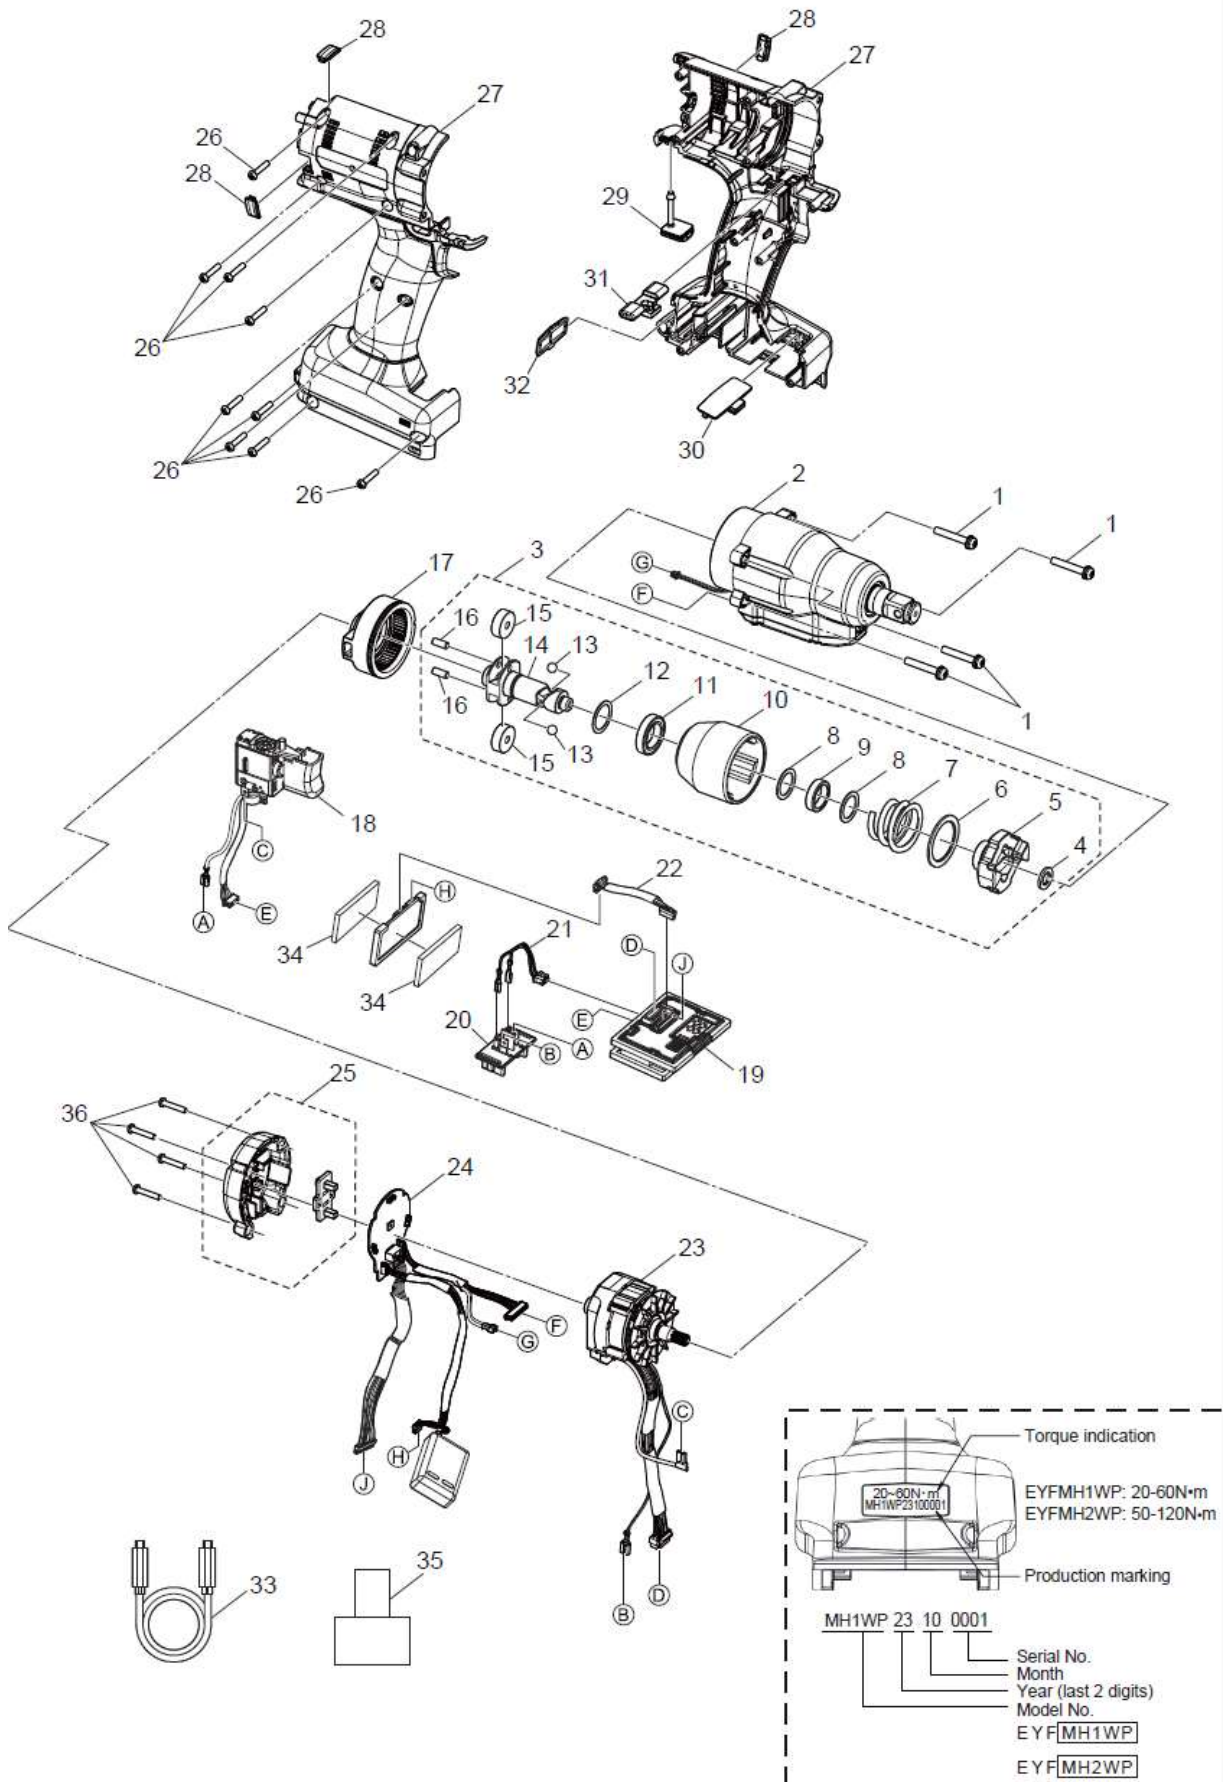

## Model No.: EYFMH1WP EYFMH2WP Parts List

Safety	Ref. No.	Part No.	Part Name & Description	Q'ty	Remarks
	1	WEYFMA2CK607	DPT SEMS TAPPING SCREW	4	(K4*25), (5PCS/PK)
	2	WEYFMH1L1501	SENSOR BLOCK	1	(For EYFMH1WP)
	2	WEYFMH2L1501	SENSOR BLOCK	1	(For EYFMH2WP)
	3	WEYFMH1L1001	DRIVING SHAFT ASSMBLY	1	(For EYFMH1WP)
	3	WEYFMH2L1001	DRIVING SHAFT ASSMBLY	1	(For EYFMH2WP)
	4	WEYFMA1JL087	THRUST PLATE	1	
	5	WEYFMH1L1101	MAIN HAMMER	1	(For EYFMH1WP)
	5	WEYFMH2L1101	MAIN HAMMER	1	(For EYFMH2WP)
	6	WEYFMH1L0101	THRUST PLATE	1	(For EYFMH1WP)
	6	WEYFMH2L0101	THRUST PLATE	1	(For EYFMH2WP)
	7	WEYFMH1L0201	HAMMER SPRING	1	(For EYFMH1WP)
	7	WEYFMH2L0201	HAMMER SPRING	1	(For EYFMH2WP)
	8	WEYFMA2CK057	THRUST PLATE	2	(2PCS/PK)
	9	WEYFLA3JL037	CUSHION RUBBER	1	
	10	WEYFMH1L1201	SUB HAMMER	1	(For EYFMH1WP)
	10	WEYFMH2L1201	SUB HAMMER	1	(For EYFMH2WP)
	11	WEYFMA2CS467	BEARING	1	
	12	WEYFMH1L0001	THRUST PLATE	1	
	13	WEYFMA2CS147	STEEL BALL	2	(2PCS/PK)
	14	WEYFMA2CS157	DRIVING SHAFT	1	
	15	WEY6504L1357	PLANET GEAR	2	(2PCS/PK)
	16	WEY6506L1346	PIN	2	(2PCS/PK)
	17	WEYFLA1AL007	MOTOR MOUNTING PLATE ASSEMBLY	1	
	18	WEYFMH1L2701	SWITCH ASSEMBLY	1	
	19	WEYFMH1L2901	UPPER AND LOWER CIRCUIT ASSEMBLY	1	
	20	WEY7540L2157	BATTERY TERMINAL BLOCK	1	
	21	WEYFMH1L2501	HARNESS	1	
	22	WEYFMH1L2201	HARNESS B	1	
	23	WEYFMH1L2601	MOTOR ASSEMBLY	1	
	24	WEYFMH1M2001	TORQUE CIRCUIT ASSEMBLY	1	
	25	WEYFMH1XC351	HOUSING C AND LAMP COVER	1	
	26	WEYFME1CK967	TAPPING SCREW	9	(K3*16), (5PCS/PK)
	27	WEYFMH1WP301	HOUSING AB SET	1	(For EYFMH1WP)
	27	WEYFMH2WP301	HOUSING AB SET	1	(For EYFMH2WP)
	28	WEYFMH1W3001	TIGHTENING CONFIRMATION LAMP COVER	3	(3PCS/PK)
	29	WEYFMH1L3001	USB COVER	1	
	30	WEYFGA1NK337	OPERATION PLATE ASSEMBLY	1	
	31	WEYFLA1AK327	F/R SELECTOR HANDLE	1	
	32	WEYFLA3JL337	DISCERNMENT PLATE	1	(For EYFMH1WP)
	32	WEYFMA1JL337	DISCERNMENT PLATE	1	(For EYFMH2WP)
	33	WEYFMH1XL701	USB CABLE FOR PC SETTING	1	
	34	WEYFMH1L0701	DUSTPROOF CUSHION A	2	(2PCS/PK)
	35	WEYFLA4AR028	CUSHION	1	
	36	WEYFRW1L6101	TAP TIGHT SCREW	4	(K3*16), (5PCS/PK)
	-	WEYFLA4AK777	HEAT-RESISTANT TAPE	1	
		WEY001T8957	FLOIL GREASE	1	
		WEY004X8967	GREASE (CALFOREX)	1	