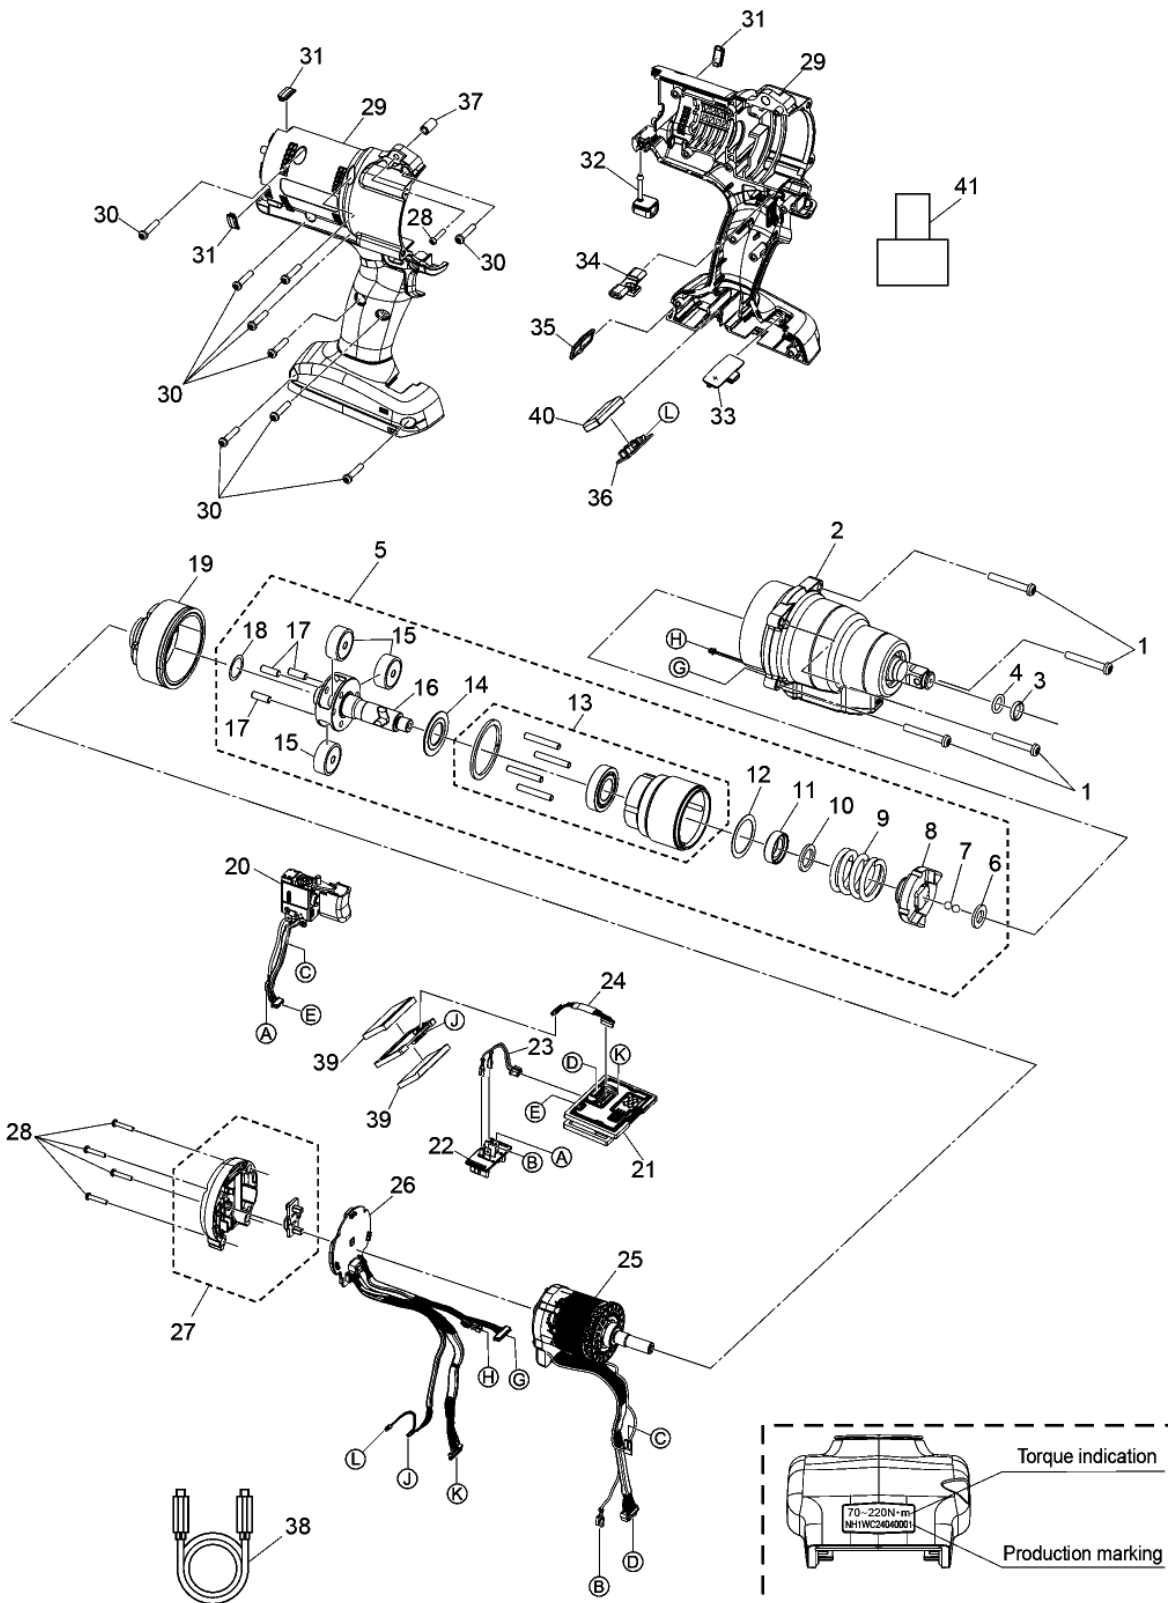

5 Exploded View and Replacement Parts List

Model No. : EYFNH1WC Exploded View

NH1WC 24 04 0001

Serial No.
Month
Year (last 2 digits)
Model No.

Model No. : EYFNH1WC Parts List

Change	Safe	Ref.No.	Part No.	Part Name & Description	Quantity	Remarks
EYFNH1WC						
		1	WEYFPA1CK987	TIGHT SCREW	4	(K5*35), (4PCS/PK)
		2	WEYFNH1L1401	SENSOR BLOCK	1	
		3	WEY7552K0187	RETAINER RING	1	
		4	WEY7552K0987	O-RING	1	
		5	WEYFNH1L1001	DRIVING SHAFT ASSMBLY	1	
		6	WEYFNA1CS047	THRUST PLATE	1	
		7	WEYFMA2CS147	STEEL BALL	2	(2PCS/PK)
		8	WEYFNH1L1101	MAIN HAMMER	1	
		9	WEYFNH1L1020	HAMMER SPRING	1	
		10	WEYFNH1L0601	SHOCK ABSORBER B	1	
		11	WEYFNH1L0611	SHOCK ABSORBER A	1	
		12	WEYFNH1L0801	THRUST PLATE	1	
		13	WEYFNH1S1001	SUB HAMMER BLOCK	1	
		14	WEYFNH1L0811	THRUST PLATE	1	
		15	WEYFNH1L1201	PLANET GEAR	3	(3PCS/PK)
		16	WEYFNH1L1301	DRIVING SHAFT	1	
		17	WEYFNH1S0001	PIN	3	(3PCS/PK)
		18	WEYFMA2CK087	THRUST PLATE	1	
		19	WEYFPA1CL177	RING GEAR ASSEMBLY	1	
		20	WEYFMH1L2701	SWITCH ASSEMBLY	1	
		21	WEYFNH1L2901	UPPER AND LOWER CIRCUIT ASSEMBLY	1	
		22	WEY7540L2157	BATTERY TERMINAL BLOCK	1	
		23	WEYFMH1L2501	HARNESS	1	
		24	WEYFMH1L2201	HARNESS B	1	
		25	WEYFNH1L2601	MOTOR ASSEMBLY	1	
		26	WEYFNH1L2001	TORQUE CIRCUIT ASSEMBLY	1	
		27	WEYFNH1XC351	HOUSING C AND LAMP COVER	1	
		28	WEYFME1CK967	TAPPING SCREW	5	(K3*16), (5PCS/PK)
		29	WEYFNH1WC302	HOUSING AB SET	1	
		30	WEY7881K9567	DELTA PT SCREW	9	(4*20), (5PCS/PK)
		31	WEYFMH1W3001	TIGHTENING CONFIRMATION LAMP COVER A	3	
		32	WEYFNH1L3001	USB COVER	1	
		33	WEYFNH1NK337	OPERATION PLATE ASSEMBLY	1	
		34	WEYFLA1AK327	F/R SELECTOR HANDLE	1	
		35	WEYFLC1AD337	DISCERNMENT PLATE	1	
		36	WEYFMH1L2101	BUTTON MODULE	1	
		37	WEYFPA1CS067	METAL TUBE	1	
		38	WEYFMH1XL701	USB CABLE FOR PC SETTING	1	
		39	WEYFMH1L0701	DUSTPROOF CUSHION A	2	(2PCS/PK)
		40	WEYFMH1L0501	DUSTPROOF CUSHION B	1	
		41	WEYFLA4AR028	CUSHION	1	
		-	WEYFLA4AK777	HEAT-RESISTANT TAPE	1	
		-	WEY001T8957	FLOIL GREASE	1	
		-	WEY004X8967	GREASE (CALFOREX)	1	